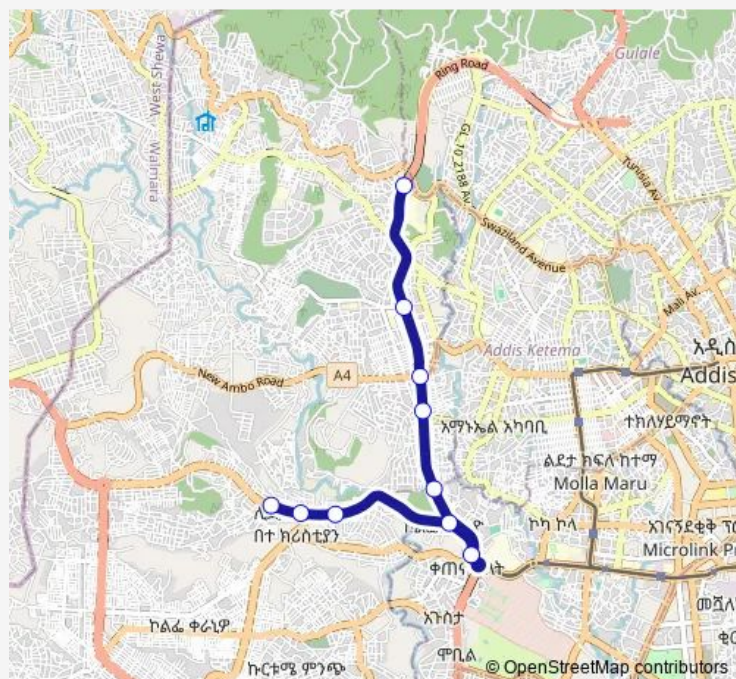

Route schedule

Yeshi Debele — Winget

Monday 06:00

Tuesday 06:00

Wednesday 06:00

Thursday 06:00

Friday 06:00

Saturday 06:00

Sunday 06:00

Route info

Direction: Yeshi Debele

Stops: 10

Trip Duration: 0 hour 33 min

Tx Kolfa 027 — Yeshi Debele ↔ Winget (Minibus)

Direction

Winget — Yeshi Debele

9 stops

[Open route schedule](#)

Winget

Atena Tera

18 Mazoria

Mebrat Haile

Holand

Kolfe Keranyo