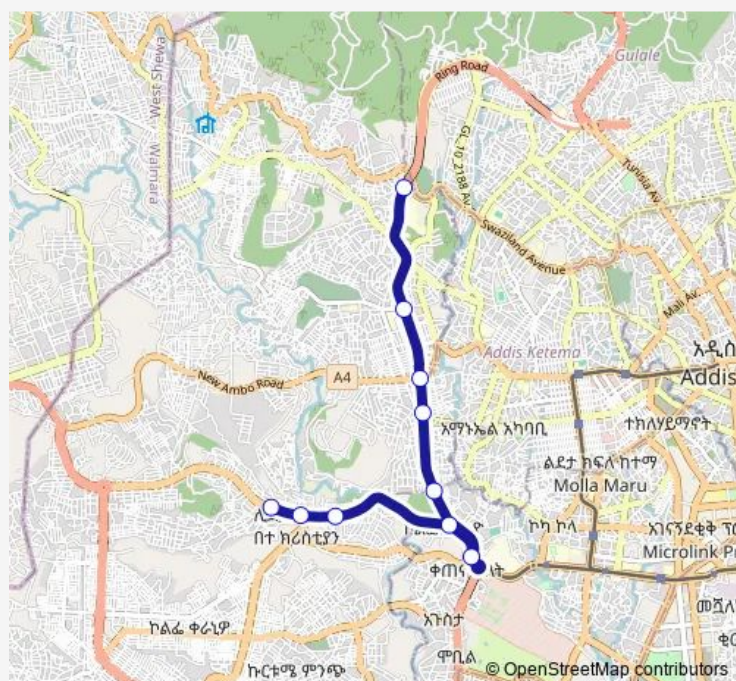

### Direction

Yeshi Debele — Winget

10 stops

[Open route schedule](#)

Yeshi Debele

Keranio Adebabay

Medhanalem

Kolfe Keranyo

### Route schedule

Yeshi Debele — Winget

Monday 06:00

Tuesday 06:00

Wednesday 06:00

Thursday 06:00

Friday 06:00

Saturday 06:00

### Route info

Direction: Yeshi Debele

Stops: 10

Trip Duration: 0 hour 33 min

Tx Kolfa 027 — Yeshi Debele ↔ Winget (Minibus)

**Direction**

Winget — Yeshi Debele

9 stops

**Route info**

Direction: Winget

Stops: 9

Trip Duration: 0 hour 19 min

Tx Kolfa 027 Bus time schedules and route maps are available in an offline PDF at [busmaps.com](https://busmaps.com). Use the [busmaps.com](https://busmaps.com) website to see live bus times, train schedule or subway schedule, and step-by-step directions for all public transit in Addis Ababa