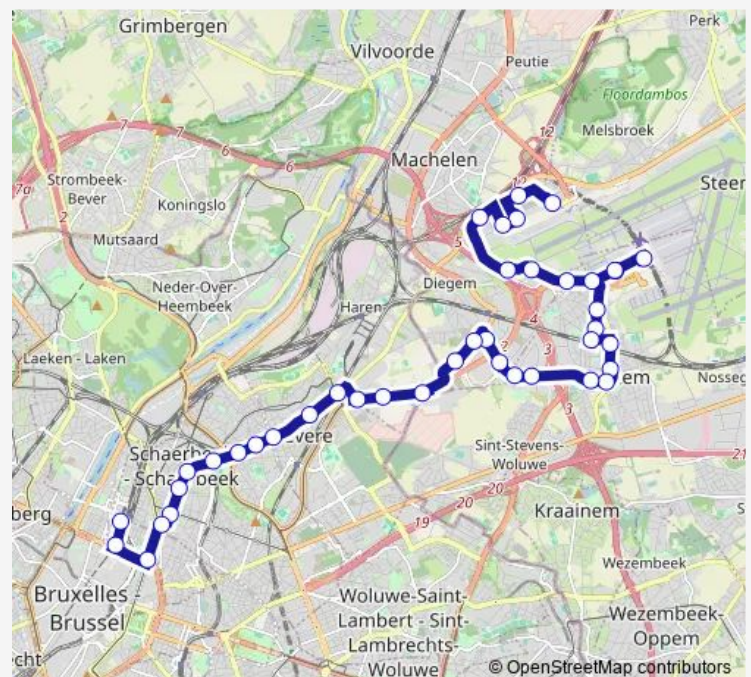

Zaventem Henneau/Excelsior

Zaventem Minerva

Diegem Kouterveld

Route schedule

Machelen Cargo Discount P1 — Brussel Noord afstaphalte

Monday 05:53-22:53

Tuesday 05:53-22:53

Wednesday 05:46-23:01

Thursday 05:53-22:53

Friday 05:53-22:53

Saturday 06:11-23:14

Sunday 05:46-23:01

Route info

Direction: Machelen Cargo Discount P1

Stops: 40

Trip Duration: 1 hour 0 min

272 — Zaventem - Brussel

Diegem Kennedy

Diegem Berkenlaan

Diegem Bessenveld

Haren Bourget

Haren Raket

Evere Bazel

Brussel Haren Bordet Station