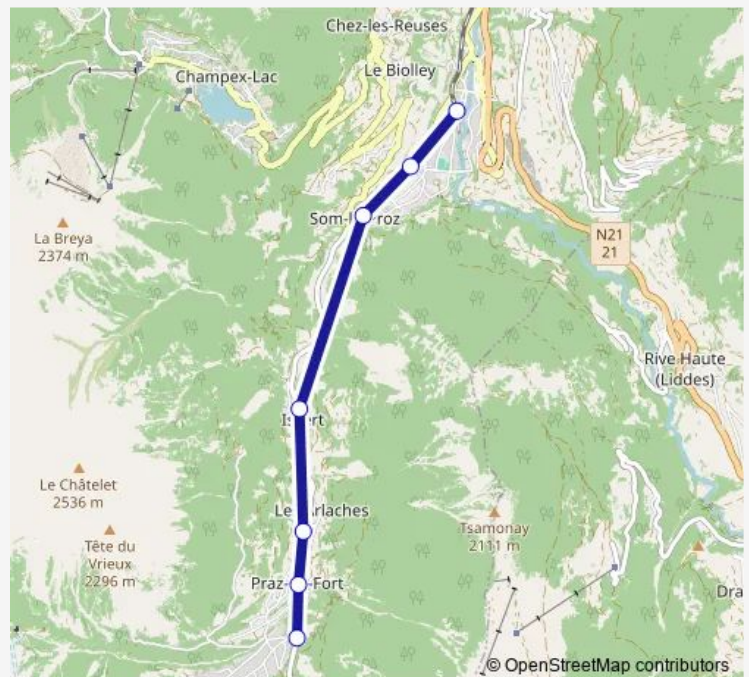

Thursday 06:17-06:40

Friday 06:17-06:40

Saturday —

Sunday —

Route info

Direction: Praz-de-Fort, Le Revers

Stops: 7

Trip Duration: 0 hour 17 min

Direction

Orsières, gare — Praz-de-Fort, Le Revers

7 stops

[Open route schedule](#)

Orsières, gare

Orsières, La Proz

Som-la-Proz

Issert

Direction: Orsières, gare

Stops: 7

Trip Duration: 0 hour 9 min

Direction

Orsières, gare — Praz-de-Fort, Le Revers

7 stops

[Open route schedule](#)

Orsières, gare

Monday 06:05

Tuesday 06:05

Wednesday 06:05

Thursday 06:05

Friday 06:05

Saturday —

Sunday —

Route info