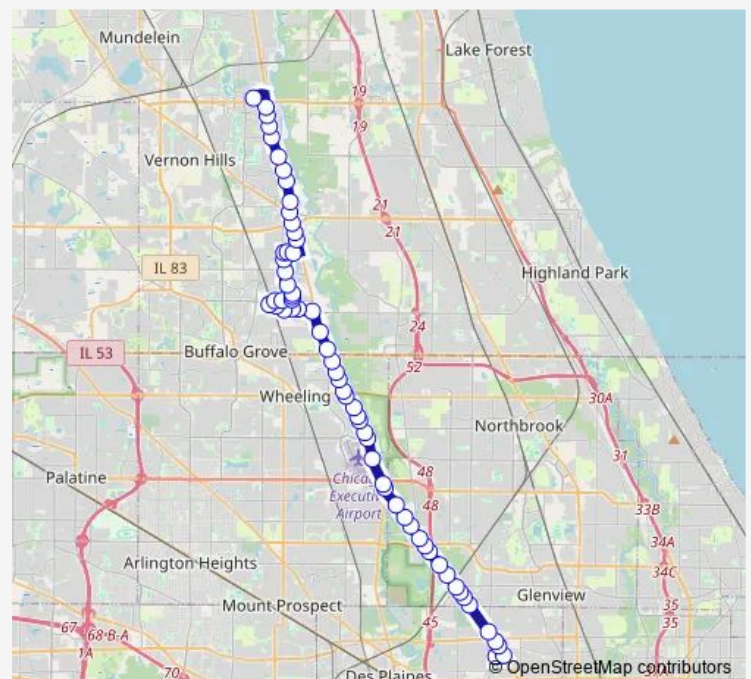

Milwaukee Ave & Marriott Dr

Milwaukee Ave & Knightsbridge Pkwy

Tower Pkwy & 4 Overlook Point

Barclay Blvd & Tower Pkwy

600 Barclay Blvd

Barclay Blvd & Aptakisic Rd

Barclay Blvd & Asbury Dr

Barclay Blvd & Corporate Grove Dr

Barclay Blvd & Busch Pkwy

### Route schedule

Hawthorn Mall (122 Hawthorn Ctr) — Golf Mill Station

Monday 08:50-21:05

Tuesday 08:50-21:05

Wednesday 08:50-21:05

Thursday 08:50-21:05

Friday 08:50-21:05

Saturday —

### Route info

Direction: Hawthorn Mall (122 Hawthorn Ctr)

Stops: 60

Trip Duration: 0 hour 51 min

272 — Milwaukee Avenue North

1100 Busch Pkwy

Busch Pkwy & Corporate Grove Dr

Buffalo Grove Metra