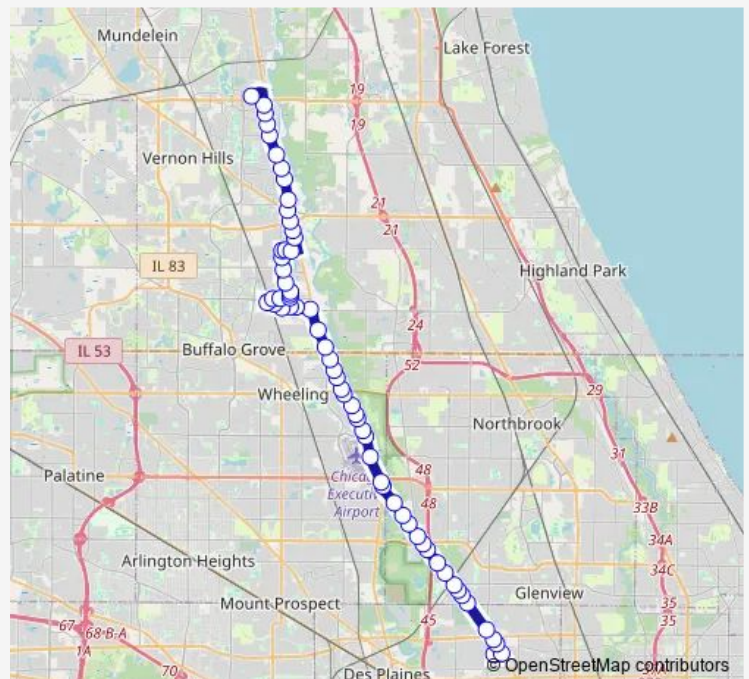

Bus 272 Milwaukee Avenue North

[Go to website](#)

Direction

Hawthorn Mall (122 Hawthorn Ctr) — Golf Mill Station

60 stops

[Open route schedule](#)

- Hawthorn Mall (122 Hawthorn Ctr)
- Milwaukee Ave & Townline Rd
- 700 N Milwaukee Ave
- Milwaukee Ave & Executive Dr
- Milwaukee Ave & CDW Way
- 145 N Milwaukee Ave
- 100 S Milwaukee Ave
- Milwaukee Ave & Woodbine Cir
- Milwaukee Ave & Corporate Woods Pkwy
- Milwaukee Ave & Woodlands Pkwy
- Milwaukee Ave & Olde Half Day Rd
- Milwaukee Ave & Half Day Rd
- Milwaukee Ave & Marriott Dr
- Milwaukee Ave & Knightsbridge Pkwy
- Tower Pkwy & 4 Overlook Point
- Barclay Blvd & Tower Pkwy
- 600 Barclay Blvd
- Barclay Blvd & Aptakisic Rd
- Barclay Blvd & Asbury Dr
- Barclay Blvd & Corporate Grove Dr
- Barclay Blvd & Busch Pkwy

Route schedule

Hawthorn Mall (122 Hawthorn Ctr) — Golf Mill Station

Monday	08:50-21:05
Tuesday	08:50-21:05
Wednesday	08:50-21:05
Thursday	08:50-21:05
Friday	08:50-21:05
Saturday	—
Sunday	—

Route info

Direction: Hawthorn Mall (122 Hawthorn Ctr)

Stops: 60

Trip Duration: 0 hour 51 min

272 — Milwaukee Avenue North

1100 Busch Pkwy

Busch Pkwy & Corporate Grove Dr

Buffalo Grove Metra

920 Deerfield Pkwy

Deerfield Pkwy & Krause Dr

Deerfield Pkwy & Barclay Blvd

1225 Deerfield Pkwy

Deerfield Pkwy & Milwaukee Ave

Milwaukee Ave & Inverrary Ln

Milwaukee Ave & Columbus Pkwy / Riverwalk Dr

Milwaukee Ave & Wolf Rd

Milwaukee Ave & Prairie View Ln