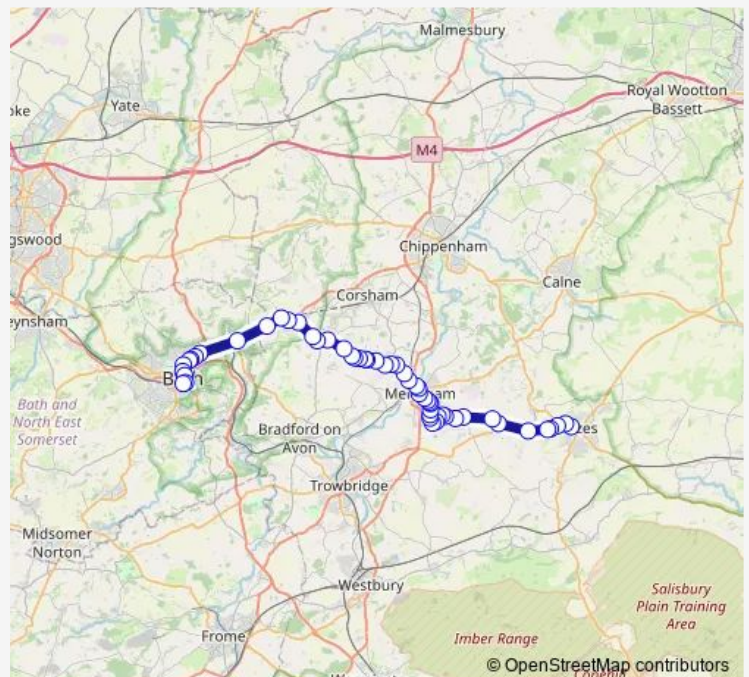

Thursday 07:20-07:45

Friday 07:20-07:45

Saturday 08:00

Sunday —

Route info

Direction: Bus Station

Stops: 58

Trip Duration: 1 hour 7 min

Thursday 07:10-16:32

Friday 07:10-16:32

Saturday 07:42-16:32

Sunday —

Route info

Direction: The Pelican

Stops: 54

Trip Duration: 1 hour 0 min