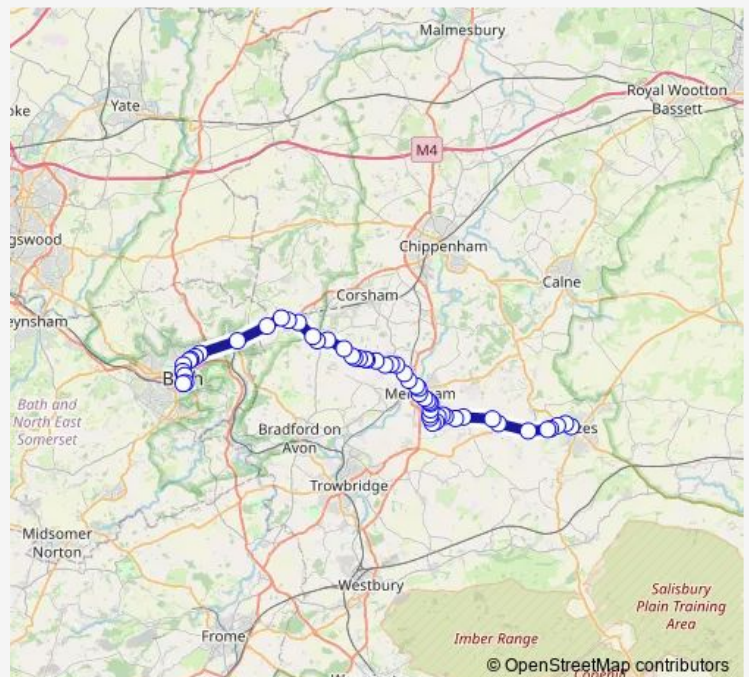

### Route schedule

Bus Station — Market Place Bus Island

Monday 07:20-07:45

Tuesday 07:20-07:45

Wednesday 07:20-07:45

Thursday 07:20-07:45

Friday 07:20-07:45

Saturday 08:00

### Route info

Direction: Bus Station

Stops: 58

Trip Duration: 1 hour 7 min

■ 272 — Bath - Box - Melksham - Devizes

Atworth Court

Mount Pleasant

Village Pump