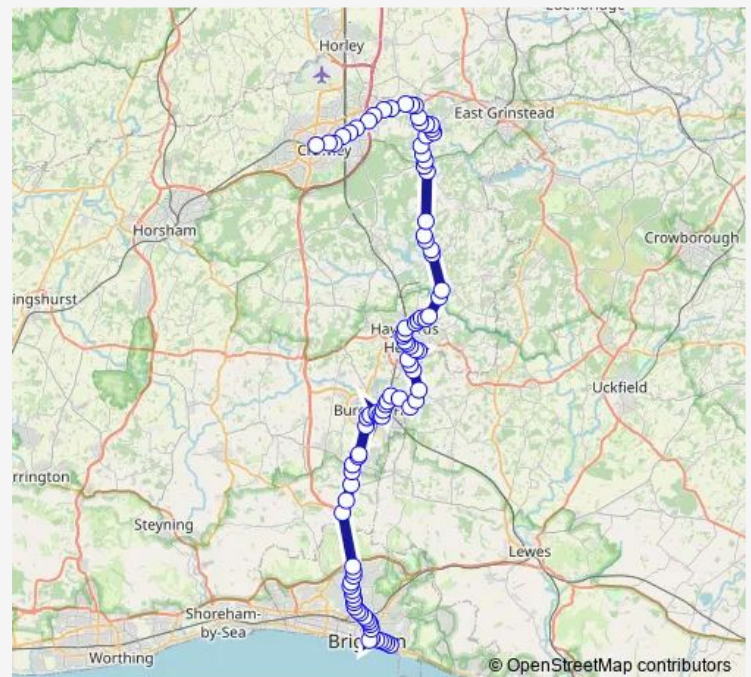

### Route schedule

Bus Station — Princess Royal Hospital

Monday 06:55-07:36

Tuesday 06:55-07:36

Wednesday 06:55-07:36

Thursday 06:55-07:36

Friday 06:55-07:36

Saturday 07:50-17:10

### Route info

Direction: Bus Station

Stops: 44

Trip Duration: 0 hour 54 min

272 — Brighton - Burgess Hill - Haywards Heath - Crawley

Stonecroft

Medway

The Crown