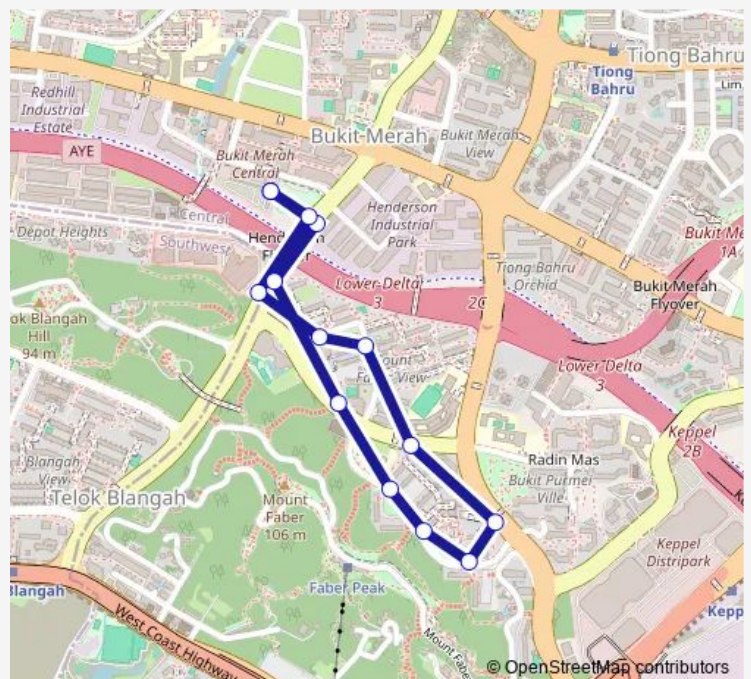

Blk 11

Opp Blk 1

Bef Bt Merah Ctrl

Bt Merah Int

Route schedule

Bt Merah Int — Bt Merah Int

Monday	05:30
Tuesday	05:30
Wednesday	05:30
Thursday	05:30
Friday	05:30
Saturday	05:30
Sunday	06:00

Route info

Direction: Bt Merah Int

Stops: 14

Trip Duration: 0 hour 15 min

272

BusMaps

272 Bus time schedules and route maps are available in an offline PDF at busmaps.com. Use the busmaps.com website to see live bus times, train schedule or subway schedule, and step-by-step directions for all public transit in Singapore