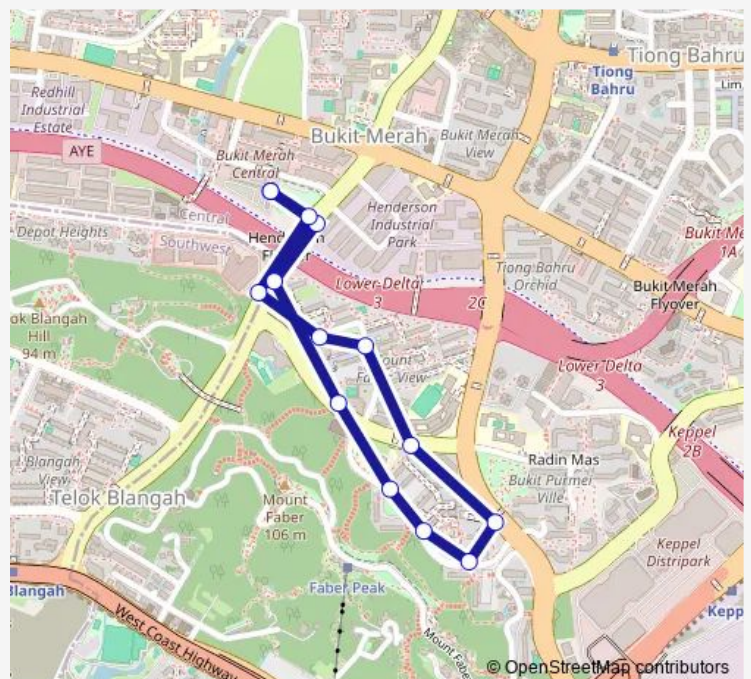

### Route schedule

Bt Merah Int — Bt Merah Int

Monday	05:30
Tuesday	05:30
Wednesday	05:30
Thursday	05:30
Friday	05:30
Saturday	05:30
Sunday	06:00

### Route info

Direction: Bt Merah Int

Stops: 14

Trip Duration: 0 hour 15 min

272 Bus time schedules and route maps are available in an offline PDF at [busmaps.com](https://busmaps.com). Use the [busmaps.com](https://busmaps.com) website to see live bus times, train schedule or subway schedule, and step-by-step directions for all public transit in Singapore