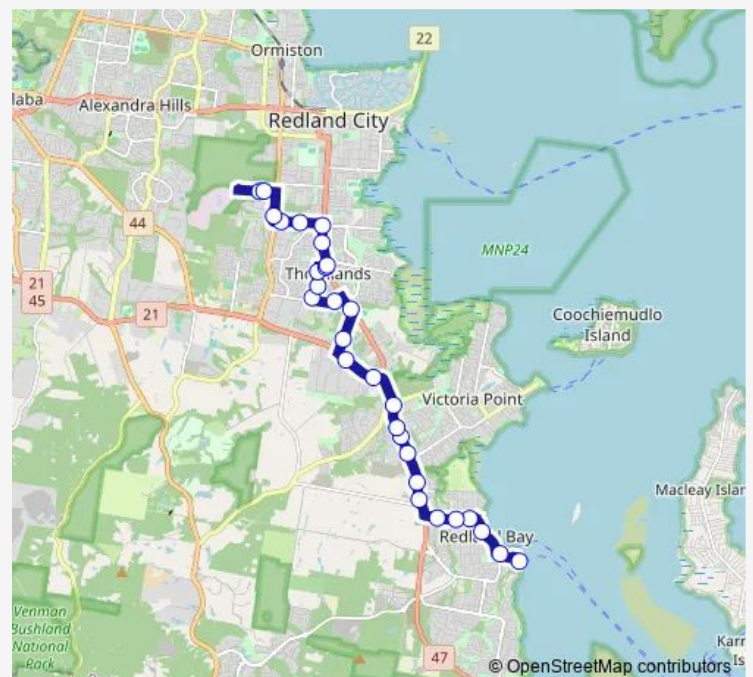

Route schedule

Redland Bay Marina, platform 1 — Weippin St at Redland Hospital

Monday	—
Tuesday	—
Wednesday	—
Thursday	—
Friday	—
Saturday	08:55-17:01
Sunday	08:55-14:59

Route info

Direction: Redland Bay Marina, platform 1

Stops: 29

Trip Duration: 0 hour 32 min

272 — Redland Bay - Redland Hospital via Thornlands

Cleveland Redland Bay near Island Outlook Ave

Cleveland Redland Bay Rd near Melanie St

Cleveland Redland Bay Rd near South St

South St at Redlands District Special School

South St at Osprey Drive

Wellington St near Enterprise St

Weippin St at Redland Private Hospital

Weippin St at Redland Hospital

Direction

Redland Bay Marina, platform 1 — Weippin St at Redland Hospital

Sunday

09:37-15:37

Route info

Direction: Weippin St at Redland Hospital

Stops: 26

Trip Duration: 0 hour 32 min

Hamilton St at Pitt Street

Redland Bay Marina, platform 1