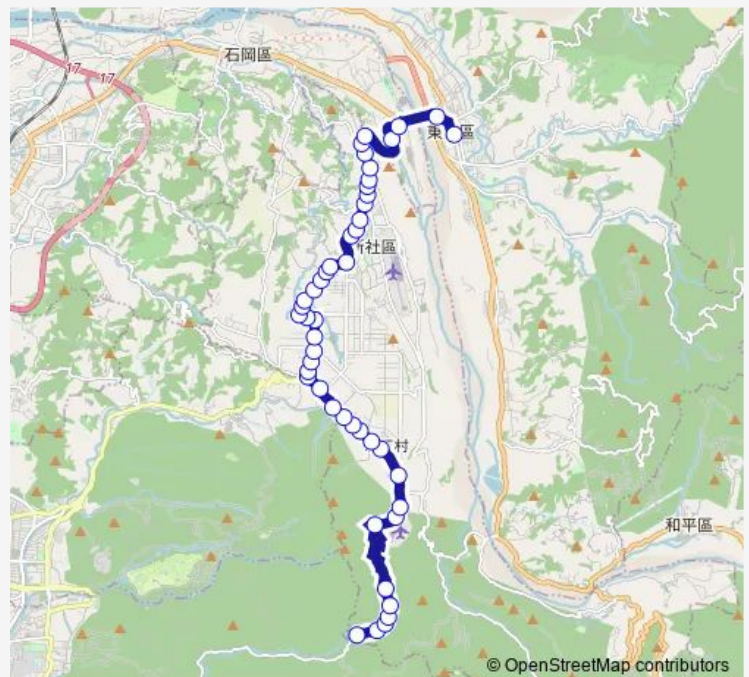

Saturday 06:15-12:45

Sunday 06:15-12:45

Route info

Direction: Tc_茄苳寮

Stops: 47

Trip Duration: 0 hour 31 min

272 — 272_東勢_茄苳寮

Tc_陳厝

Monday 11:55

Tuesday 11:55

Wednesday 11:55

Thursday 11:55

Friday 11:55

Saturday 11:55

Sunday 11:55

Route info