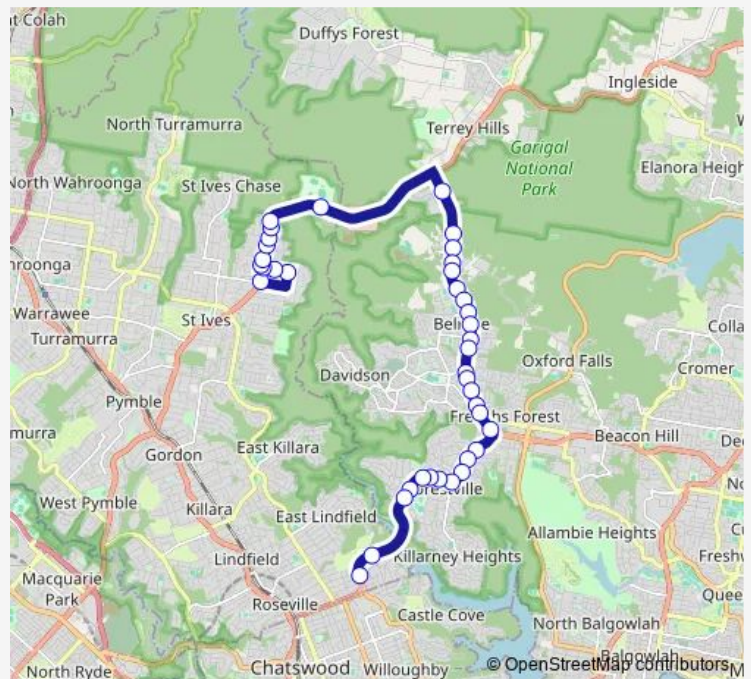

School Bus 272 Brigidine College to Babbage Rd at Allan St

[Go to website](#)

Direction

Brigidine College, Woodbury Rd — Babbage Rd At Allan St

39 stops

[Open route schedule](#)

- Brigidine College, Woodbury Rd
- Acron Rd At Ayres Rd
- Ayres Rd Opp Roma Rd
- Ayres Rd At Eden Vale Cl
- St Ives Preparatory School, Mona Vale Rd
- Mona Vale Rd Before Mawson St
- Mona Vale Rd At Palm St
- Mona Vale Rd At Kitchener St
- Mona Vale Rd After Richmond Av
- Ku-Ring-Gai Wildflower Gardens, Mona Vale Rd
- St Ives Showground, Mona Vale Rd
- Forest Way Opp Garigal Rd
- Forest Way Opp Bundaleer St
- Forest Way Opp Waldon Rd
- Glenaeon Retirement Village, Forest Way
- Forest Way At Glenaeon Av
- Wesley Gardens, Forest Way
- Forest Way After Oates Pl
- Forest Way Opp Ralston Av
- Forest Way Before Perentie Rd
- Belrose Country Club, Forest Way

Route schedule

Brigidine College, Woodbury Rd — Babbage Rd At Allan St

Monday	15:40
Tuesday	15:40
Wednesday	15:40
Thursday	15:40
Friday	15:40
Saturday	—
Sunday	—

Route info

Direction: Brigidine College, Woodbury Rd

Stops: 39

Trip Duration: 0 hour 35 min

272 — Brigidine College to Babbage Rd at Allan St

Forest Way Opp Club Belrose

Forest Way After Glen St

Forest Way Opp Bambara Oval

Forest Way Before Bowman Av

Forest Way At Adams St

Wareham Reserve, Forest Way

Forest Way Opp Forestway Shopping Centre

Warringah Rd At Maxwell Pd

Warringah Rd Opp Altona Av

Warringah Rd At Currie Rd

Warringah Rd At Starkey St

Warringah Rd At Darley St

Warringah Rd At Melwood Av