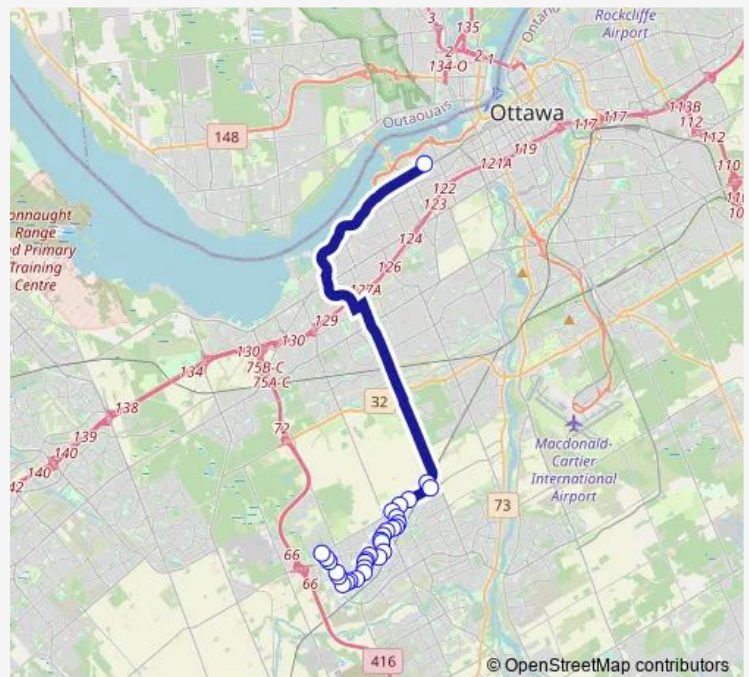

### Route schedule

COBBLE HILL / FALLOWFIELD — Tunney'S Pasture C

Monday 05:55-08:20

Tuesday 05:55-08:20

Wednesday 05:55-08:20

Thursday 05:55-08:20

Friday 05:55-08:20

Saturday —

### Route info

Direction: COBBLE HILL / FALLOWFIELD

Stops: 37

Trip Duration: 0 hour 48 min

Foxfield / Henfield

Foxfield / Holitman

Wolfgang / Foxfield

Fallowfield / Wolfgang