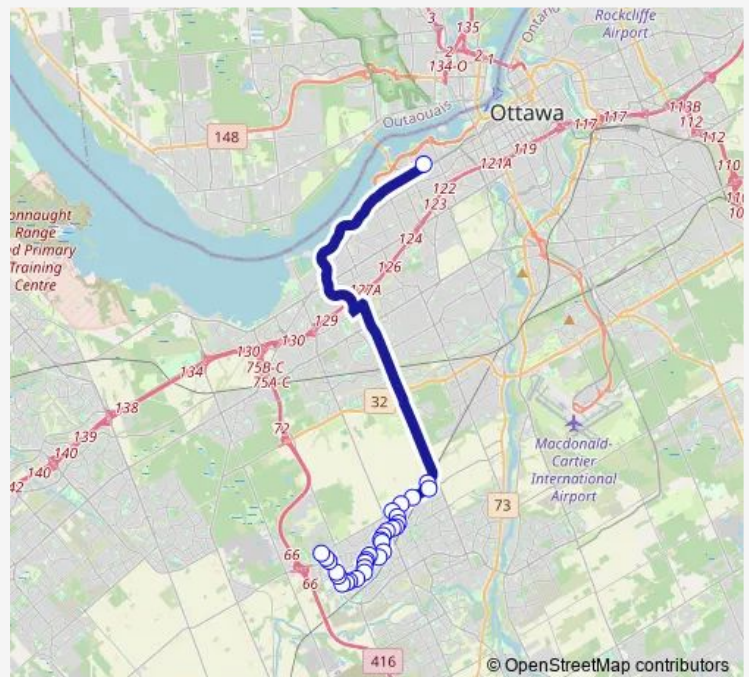

Fallowfield / Fallowfield Station

Barrhaven Crossing

Fallowfield / Holitman

Wolfgang / Fallowfield

Wolfgang / Foxfield

Foxfield / Holitman

Foxfield / Knollsbrook

Foxfield / Falk

Thursday 15:12-18:30

Friday 15:12-18:30

Saturday —

Sunday —

Route info

Direction: Tunney'S Pasture

Stops: 30

Trip Duration: 0 hour 45 min

Route info

Direction: COBBLE HILL / FALLOWFIELD

Stops: 37

Trip Duration: 0 hour 48 min

Fallowfield / Holitman

Barrhaven Crossing

Fallowfield

Woodroffe / AD. 1701