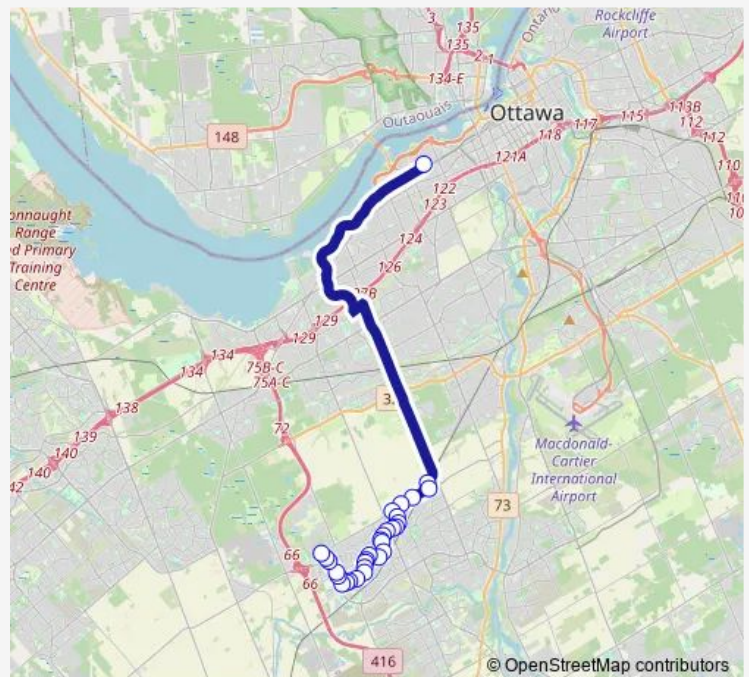

Fallowfield / Fallowfield Station

Barrhaven Crossing

Fallowfield / Holitman

Wolfgang / Fallowfield

Wolfgang / Foxfield

Foxfield / Holitman

Foxfield / Knollsbrook

Foxfield / Falk

Thursday 15:12-18:30

Friday 15:12-18:30

Saturday —

Sunday —

**Route info**

Direction: Tunney'S Pasture

Stops: 30

Trip Duration: 0 hour 47 min

## Route info

Direction: Cobble Hill / Fallowfield

Stops: 37

Trip Duration: 0 hour 48 min

Fallowfield / Holitman

Barrhaven Crossing

Fallowfield

Woodroffe / AD. 1701