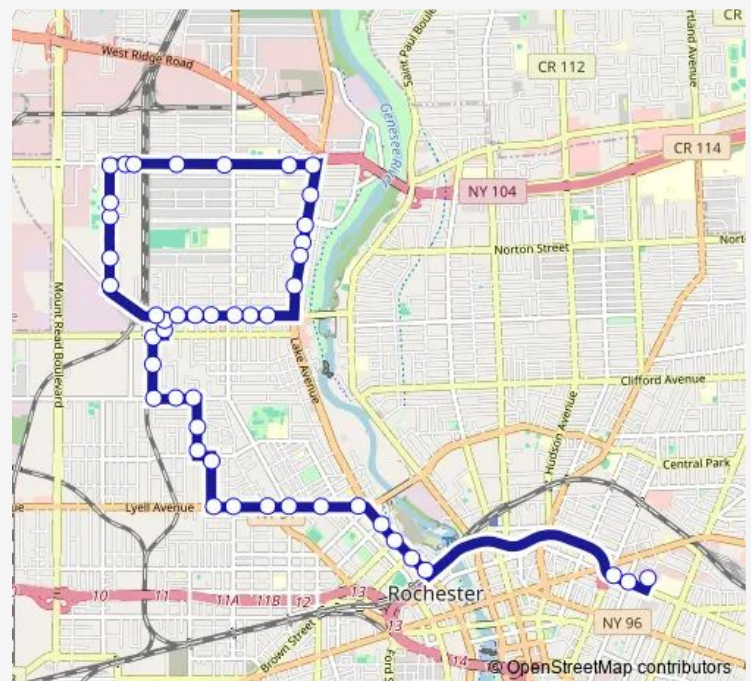

Emerson & Curlew

Curlew & Glenwood

Curlew & Lexington

Route schedule

School Of The Arts — Driving Park & Dove

Monday 15:40

Tuesday 15:40

Wednesday 15:40

Thursday 15:40

Friday 12:10-15:40

Saturday —

Sunday —

Route info

Direction: School Of The Arts

Stops: 46

Trip Duration: 0 hour 40 min

272 — Edgerton/Prince

Wren & Lexington

Wren & Driving Park

Driving Park & Argo

Lagrange & Driving Park

Lagrange & 110 La Grange

Lagrange & Arborwood Cres

Lagrange & Electric

Route info

Direction: Wren & Driving Park

Stops: 47

Trip Duration: 0 hour 41 min

Wren & Driving Park

Curlew & Lexington

Curlew & Glenwood

Curlew & Emerson