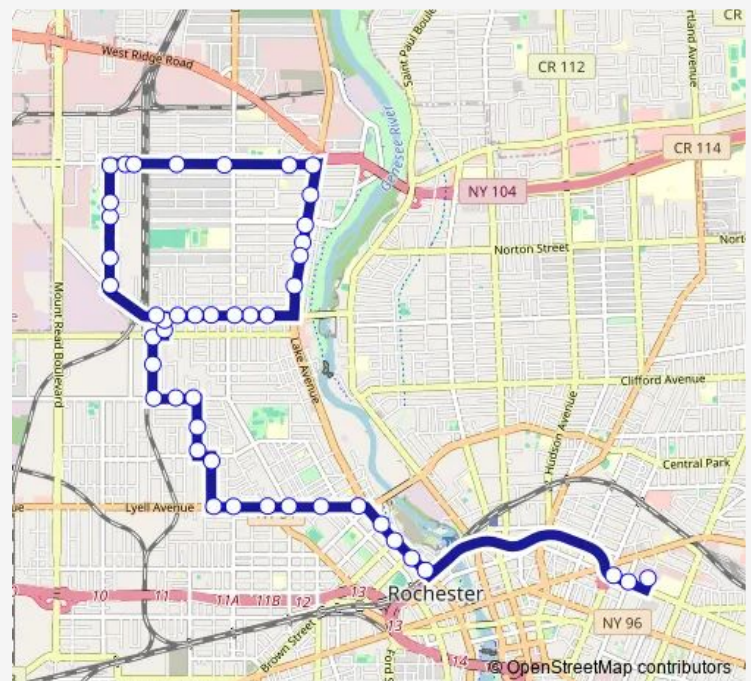

### Route schedule

School Of The Arts — Driving Park & Dove

Monday 15:40

Tuesday 15:40

Wednesday 15:40

Thursday 15:40

Friday 12:10-15:40

Saturday —

### Route info

Direction: School Of The Arts

Stops: 46

Trip Duration: 0 hour 40 min

272 — Edgerton/Prince

Wren & Lexington

Wren & Driving Park

Driving Park & Argo

## Route schedule

Wren &amp; Driving Park — School Of The Arts

Monday 07:34

Tuesday 07:34

Wednesday 07:34

Thursday 07:34

Friday 07:34

Saturday —

## Route info

Direction: Wren &amp; Driving Park

Stops: 47

Trip Duration: 0 hour 41 min

Wren & Driving Park

Curlew & Lexington

Curlew & Glenwood

Curlew & Emerson