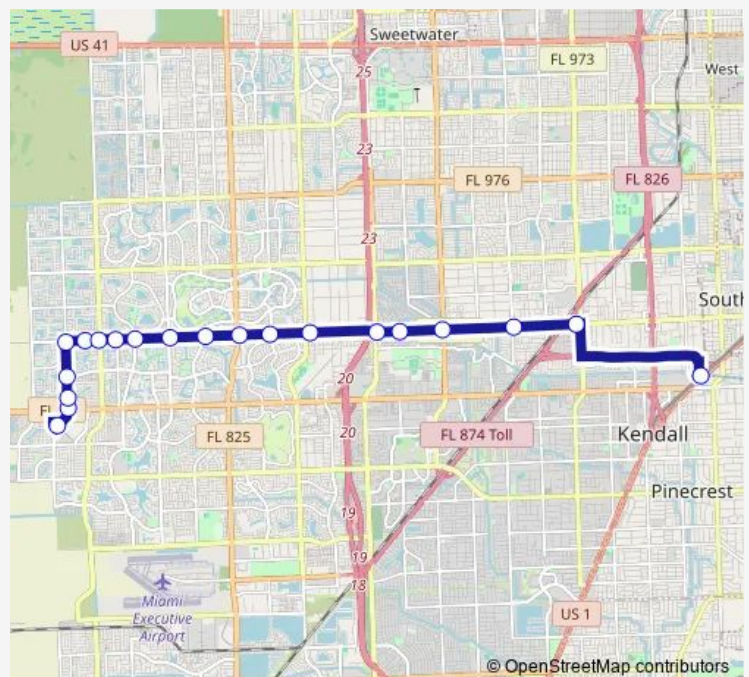

### Direction

SW 91ST ST @ SW 162ND AVE — DADELAND NORTH BAY 1

20 stops

[Open route schedule](#)

SW 91ST ST @ SW 162ND AVE

SW 162 AV @ SW 88 ST

SW 162 AV @ SW 85 ST

SW 162 AV @ SW 80 ST

### Route schedule

SW 91ST ST @ SW 162ND AVE — DADELAND NORTH BAY 1

Monday 06:00-19:02

Tuesday 06:00-19:02

Wednesday 06:00-19:02

Thursday 06:00-19:02

Friday 06:00-19:02

Saturday —

### Route info

Direction: SW 91ST ST @ SW 162ND AVE

Stops: 20

Trip Duration: 0 hour 37 min

**Direction**

Dadeland North Bay 4 — SW 91ST ST @ SW 162ND AVE

20 stops

[Open route schedule](#)