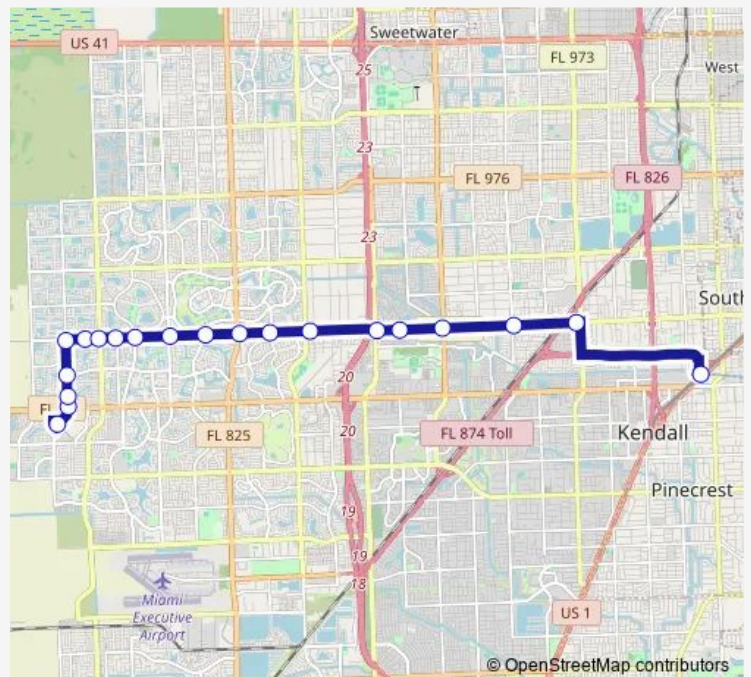

SW 72 ST & 87 Ct

Dadeland North BAY 1

Route schedule

SW 91st ST @ SW 162nd Ave — Dadeland North BAY 1

Monday 06:00-19:02

Tuesday 06:00-19:02

Wednesday 06:00-19:02

Thursday 06:00-19:02

Friday 06:00-19:02

Saturday —

Sunday —

Route info

Direction: SW 91st ST @ SW 162nd Ave

Stops: 20

Trip Duration: 0 hour 48 min

272 — West Kendall-Dadeland NO VIA 72 St

Direction

Dadeland North Bay 4 — SW 91st ST @ SW 162nd Ave

20 stops

[Open route schedule](#)

Dadeland North Bay 4

SW 72 ST @ SW 87 Av

SW 72 ST & SW 97 Av

SW 72 ST @ SW 107 Av