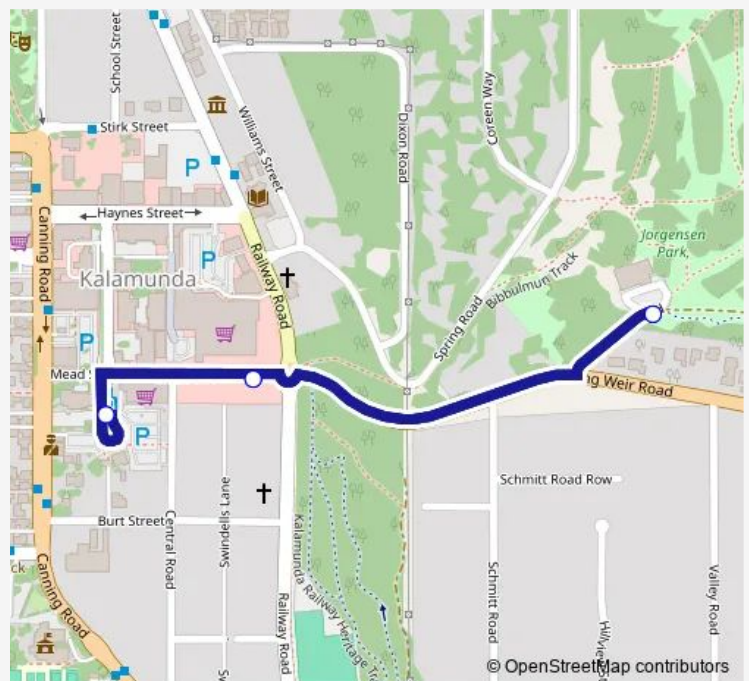

Direction

Kalamunda Bus Stn Stand 3 — Crescent Rd Kalamunda Community Centre

3 stops

[Open route schedule](#)

Kalamunda Bus Stn Stand 3

Mead St After Central Rd

Crescent Rd Kalamunda Community Centre

Route schedule

Route info

Direction: Kalamunda Bus Stn Stand 3

Stops: 3

Trip Duration: 0 hour 3 min

Direction

Crescent Rd Kalamunda Community Centre — Kalamunda Bus Stn Stand 3

3 stops

[Open route schedule](#)

Crescent Rd Kalamunda Community Centre

Mead St After Railway Rd

Kalamunda Bus Stn Stand 3

Route schedule

Crescent Rd Kalamunda Community Centre — Kalamunda Bus Stn Stand 3

| | |
|-----------|-------------|
| Monday | 11:55-14:55 |
| Tuesday | 11:55-14:55 |
| Wednesday | 11:55-14:55 |
| Thursday | 11:55-14:55 |
| Friday | 11:55-14:55 |
| Saturday | — |
| Sunday | — |