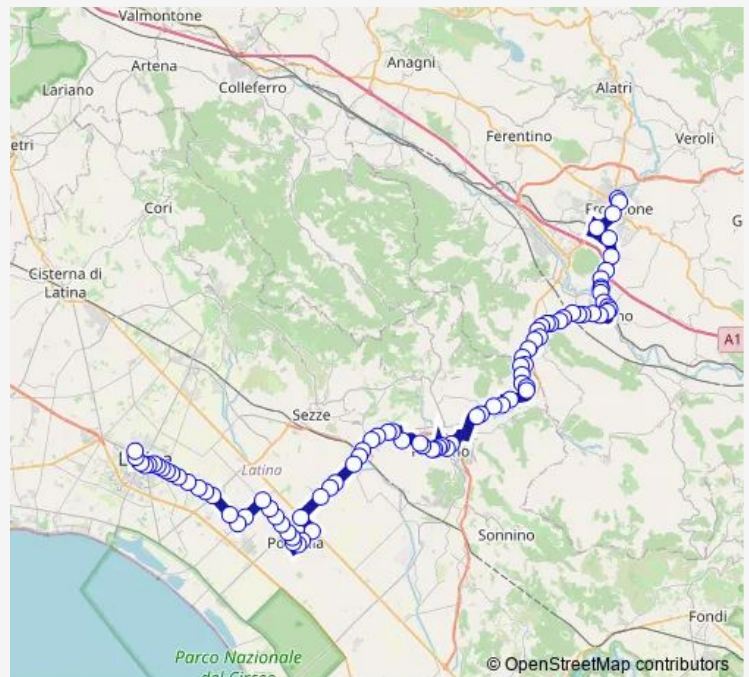

Ceccano | Via Matteotti Str. Asi # f3501

Ceccano | Via Matteotti Via Celleta # f3502

Ceccano | Via Matteotti Via San Giuseppe # f3503

Route schedule

Frosinone | Via Tiburtina Via Lago Maggiore # f3479 — Latina | Terminal Bus # f3092

Monday 13:35

Tuesday 13:35

Wednesday 13:35

Thursday 13:35

Friday 13:35

Saturday —

Sunday —

Route info

Direction: Frosinone | Via Tiburtina Via Lago Maggiore # f3479

Stops: 89

Trip Duration: 2 hour 2 min

Ceccano | Via Matteotti Via Cava # f3504

Giuliano | Via Ceccano (Km 5) # f3505

Giuliano | Via Ceccano (Le Prata) # f3506