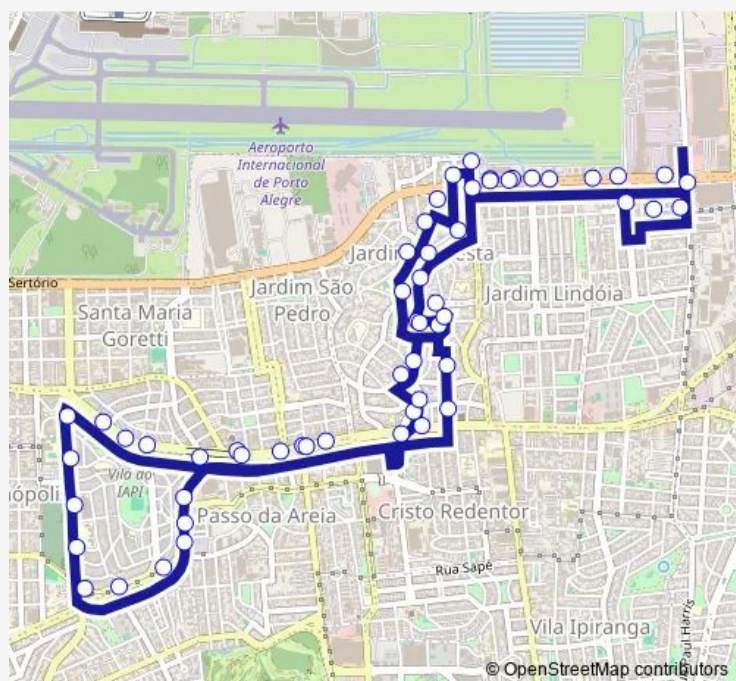

### Route schedule

Sertorio DF 6315 — Joaquim Silveira EF 1288

Monday 07:00-17:30

Tuesday 07:00-17:30

Wednesday 07:00-17:30

Thursday 07:00-17:30

Friday 07:00-17:30

Saturday —

### Route info

Direction: Sertorio DF 6315

Stops: 57

Trip Duration: 1 hour 0 min

B05 — Jardim Floresta / Obirici

Plinio Brasil Milano 2142

Plinio Brasil Milano 2052

Plinio Brasil Milano DF 1849