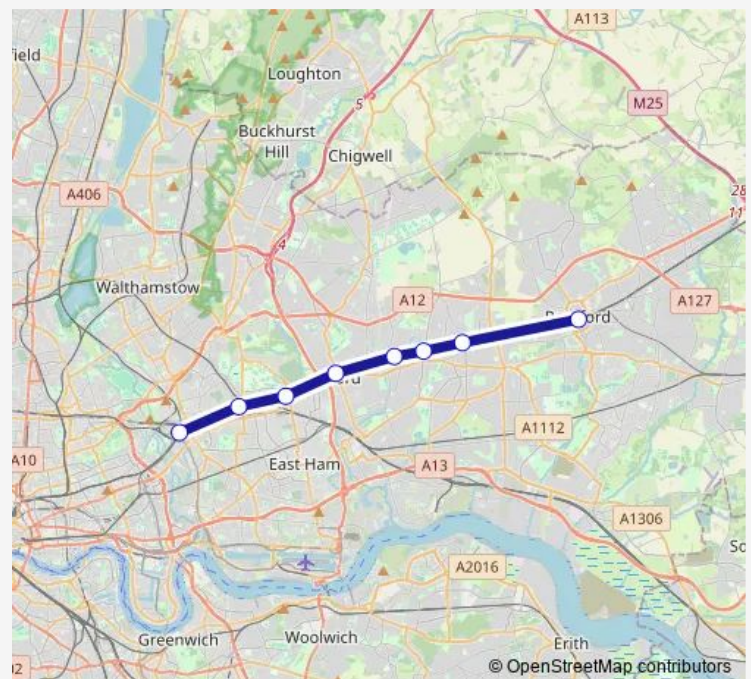

Rail Replacement Bus Service Xr:Sra->Rmf XR replacement bus service from SRA to Rmf

[Go to website](#)

Direction

Stratford (London) — Romford

8 stops

[Open route schedule](#)

Stratford (London)

Forest Gate

Manor Park

Ilford

Seven Kings

Goodmayes

Chadwell Heath

Romford

Route schedule

Stratford (London) — Romford

Monday	05:24-01:05 ⁺¹
Tuesday	00:01-01:05
Wednesday	—
Thursday	—
Friday	—
Saturday	05:24-01:05 ⁺¹
Sunday	00:01-23:55

Route info

Direction: Stratford (London)

Stops: 8

Trip Duration: 0 hour 58 min

■ Xr:Sra->Rmf — XR replacement bus service from SRA to Rmf **BusMaps**