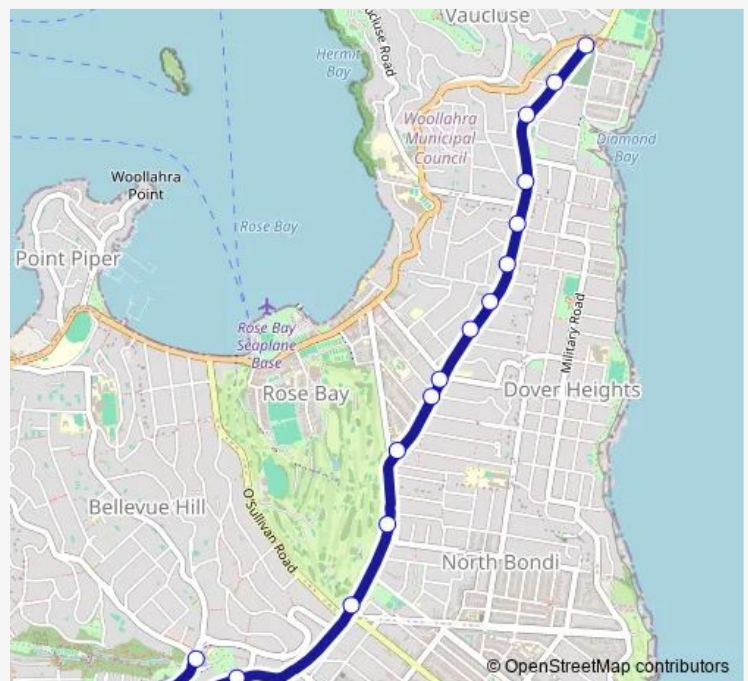

School Bus 758e Bellevue Hill Primary School to South Head Cemetery

[Go to website](#)

Direction

Bellevue Hill Public School, Victoria Rd — Old South Head Rd Opp South Head Cemetery

17 stops

[Open route schedule](#)

Old South Head Rd Opp Chaleyer St

Old South Head Rd At Wilberforce Av

Old South Head Rd At Dover Rd

Old South Head Rd Opp Roberts St

Old South Head Rd Opp Princess St

Old South Head Rd Opp Lancaster Rd

Old South Head Rd Opp Kobada Rd

Old South Head Rd At Captain Pipers Rd

Old South Head Rd At Billong Av

Old South Head Rd At Laguna St

Old South Head Rd Opp South Head Cemetery

Route schedule

Bellevue Hill Public School, Victoria Rd — Old South Head Rd Opp South Head Cemetery

Monday	15:24
Tuesday	15:24
Wednesday	15:24
Thursday	15:24
Friday	15:24
Saturday	—
Sunday	—

Route info

Direction: Bellevue Hill Public School, Victoria Rd

Stops: 17

Trip Duration: 0 hour 20 min

758e — Bellevue Hill Primary School to South Head Cemetery