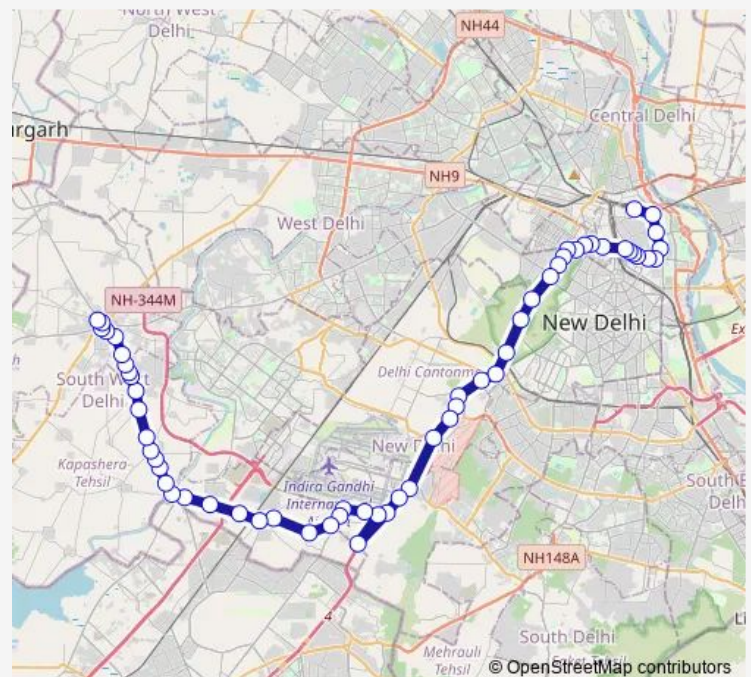

### Route schedule

Old Delhi Railway Station — Najafgarh Terminal

Monday 11:45-23:14

Tuesday 11:45-23:14

Wednesday 11:45-23:14

Thursday 11:45-23:14

Friday 11:45-23:14

Saturday 11:45-23:14

Sunday 11:45-23:14

### Route info

Direction: Old Delhi Railway Station

Stops: 59

Trip Duration: 2 hour 58 min

790adown2

BusMaps

Dhaura Kuan

RR Hospital / Maharana Pratap Chowk