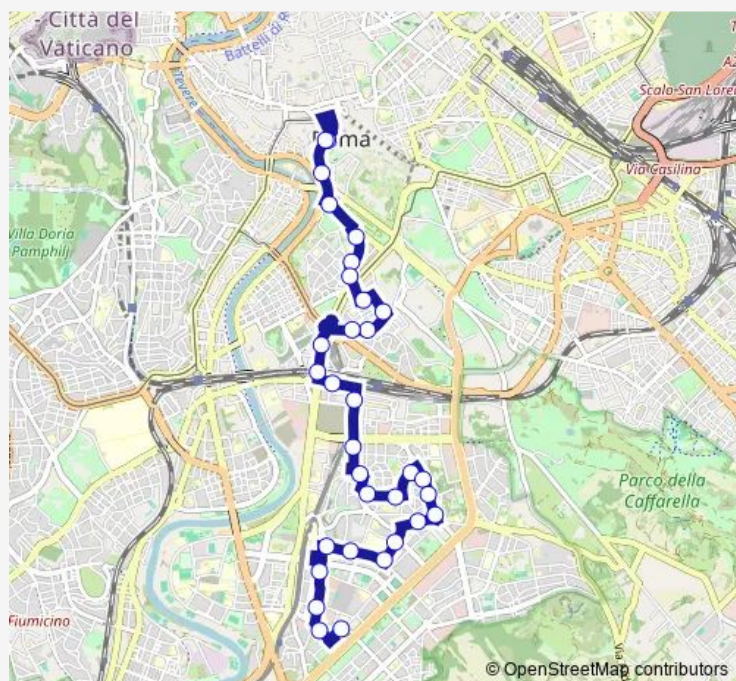

Massaia/Capistrano

Route schedule

Teatro Marcello — Tiberio Imperatore

Monday	05:30-00:45 ⁺¹
Tuesday	05:30-00:45 ⁺¹
Wednesday	05:30-00:45 ⁺¹
Thursday	05:30-00:45 ⁺¹
Friday	05:30-00:45 ⁺¹
Saturday	05:30-01:30 ⁺¹
Sunday	05:55-00:30 ⁺¹

Route info

Direction: Teatro Marcello

Stops: 32

Trip Duration: 0 hour 37 min

Massaia/Spinola

Massaia/Oderico DA Pordenone

Macinghi Strozzi

Bono Cairoli

Tiberio Imperatore — Teatro Marcello

34 stops

[Open route schedule](#)

Tiberio Imperatore

Antonino Pio

Leonardo DA Vinci/Antonino Pio

Leonardo DA Vinci/Gallieno

L.Go Leonardo DA Vinci

Wednesday 05:30-24:00

Thursday 05:30-24:00

Friday 05:30-24:00

Saturday 05:30-00:45⁺¹

Sunday 05:30-24:00

Route info

Direction: Tiberio Imperatore

Stops: 34