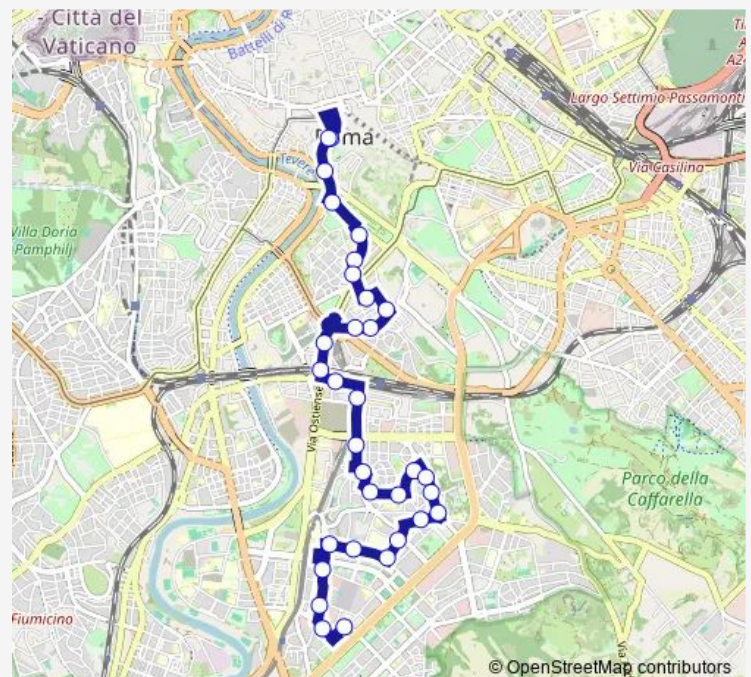

### Route schedule

Teatro Marcello — TIBERIO IMPERATORE

Monday	05:30-00:45 <sup>+1</sup>
Tuesday	05:30-00:45 <sup>+1</sup>
Wednesday	05:30-00:45 <sup>+1</sup>
Thursday	05:30-00:45 <sup>+1</sup>
Friday	05:30-00:45 <sup>+1</sup>
Saturday	05:30-01:30 <sup>+1</sup>
Sunday	05:55-00:30 <sup>+1</sup>

### Route info

Direction: Teatro Marcello

Stops: 32

Trip Duration: 0 hour 28 min

Massaia/Spinola

Massaia/Oderico DA Pordenone

MACINGHI STROZZI

Bono Cairoli

TIBERIO IMPERATORE — Teatro Marcello

34 stops

[Open route schedule](#)

TIBERIO IMPERATORE

ANTONINO PIO

LEONARDO DA VINCI/ANTONINO PIO

LEONARDO DA VINCI/GALLIENO

L.Go Leonardo DA Vinci

## Route info

Direction: TIBERIO IMPERATORE

Stops: 34

Trip Duration: 0 hour 40 min

L. B. Alberti

Bernini

S. Saba/Ponzio F.

S. Saba/Aventino