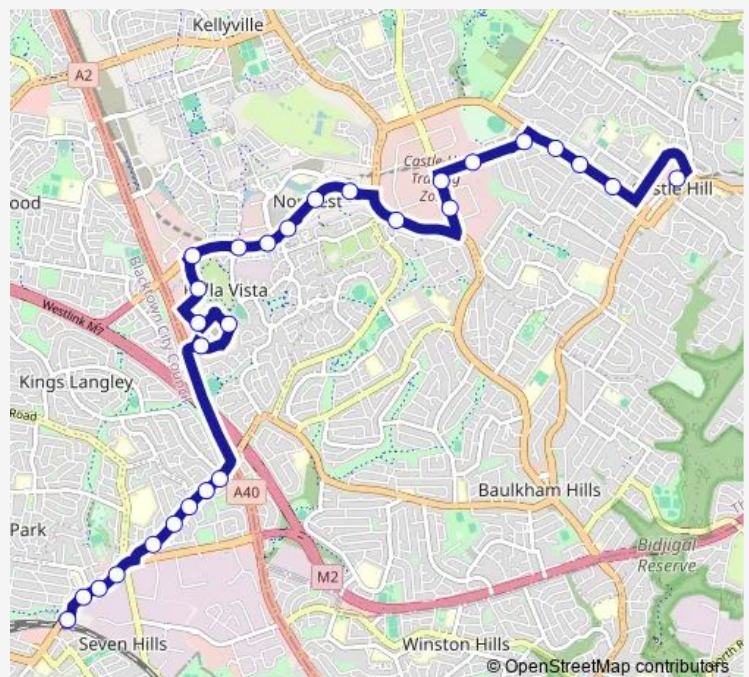

Norwest Bvd Before Solent Cct

Norwest Bvd After Solent Cct

Norwest Bvd After Century Cct

Norwest Bvd At Columbia Cct

Windsor Rd After Gladstone Rd

Windsor Rd Before Victoria Av

Victoria Av Opp Packard Av

Route schedule

Seven Hills Station, Stand A — Castle Hill Interchange, Old Castle Hill Rd, Stand B

Monday 06:28-08:28

Tuesday 06:28-08:28

Wednesday 06:28-08:28

Thursday 06:28-08:28

Friday 06:28-08:28

Saturday —

Sunday —

Route info

Direction: Seven Hills Station, Stand A

Stops: 30

Trip Duration: 0 hour 48 min

715 — Norwest Business Park to Seven Hills

Victoria Av Before Gladstone Rd

Victoria Av After Gladstone Rd

9 Carrington Rd

## Route info

Direction: Castle Hill Interchange, Old Castle Hill Rd, Stand A

Stops: 28

Trip Duration: 0 hour 37 min

Prospect Hwy After Station Rd

Prospect Hwy Opp Lucas Rd

Prospect Hwy Opp Hope St

Seven Hills Station, Stand A