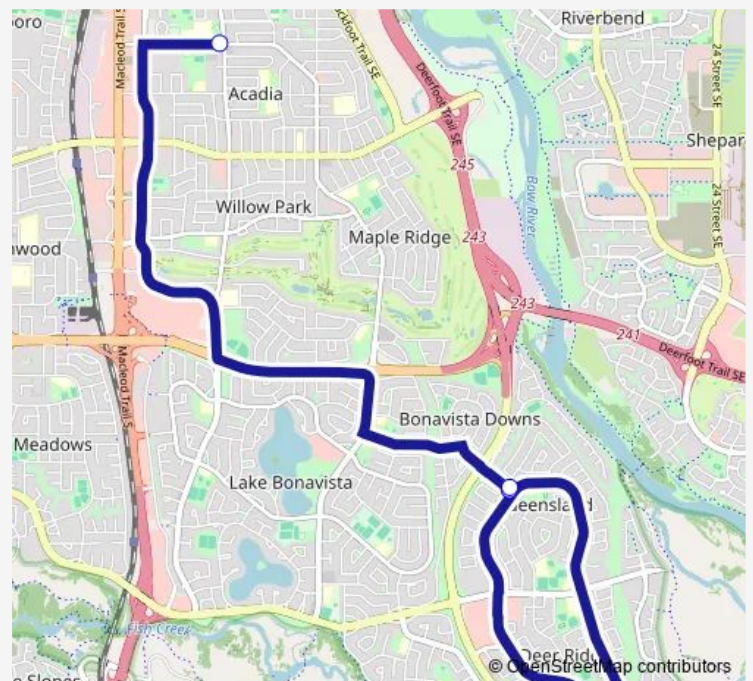

Bus 715 Beaverbrook/Queensland

[Go to website](#)

Direction

WB 90 AV SE @ Fairmount DR Se — WB Queensland PL @ Queensland DR Se

3 stops

[Open route schedule](#)

WB 90 AV SE @ Fairmount DR Se

EB Queensland PL @ Queensland DR Se

WB Queensland PL @ Queensland DR Se

Route schedule

WB 90 AV SE @ Fairmount DR Se — WB Queensland PL @ Queensland DR Se

Monday	15:40
Tuesday	15:40
Wednesday	15:40
Thursday	15:40
Friday	14:15
Saturday	—
Sunday	—

Route info

Direction: WB 90 AV SE @ Fairmount DR Se

Stops: 3

Trip Duration: 0 hour 30 min

■ 715 — Beaverbrook/Queensland

Direction

EB Queensland PL @ Queensland DR Se — WB 90 AV SE @ Fairmount DR Se

32 stops

Route schedule

EB Queensland PL @ Queensland DR Se — WB 90 AV SE @ Fairmount DR Se

Monday 08:20

Tuesday 08:20

Wednesday 08:20

Thursday 08:20

Friday 08:20

Saturday —