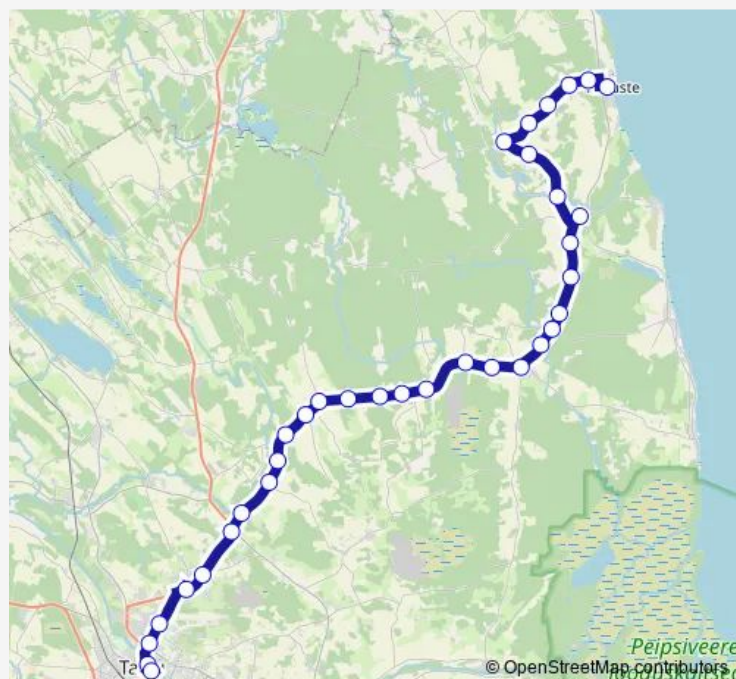

Thursday 10:00

Friday 10:00

Saturday —

Sunday —

Route info

Direction: Kallaste

Stops: 34

Trip Duration: 1 hour 5 min