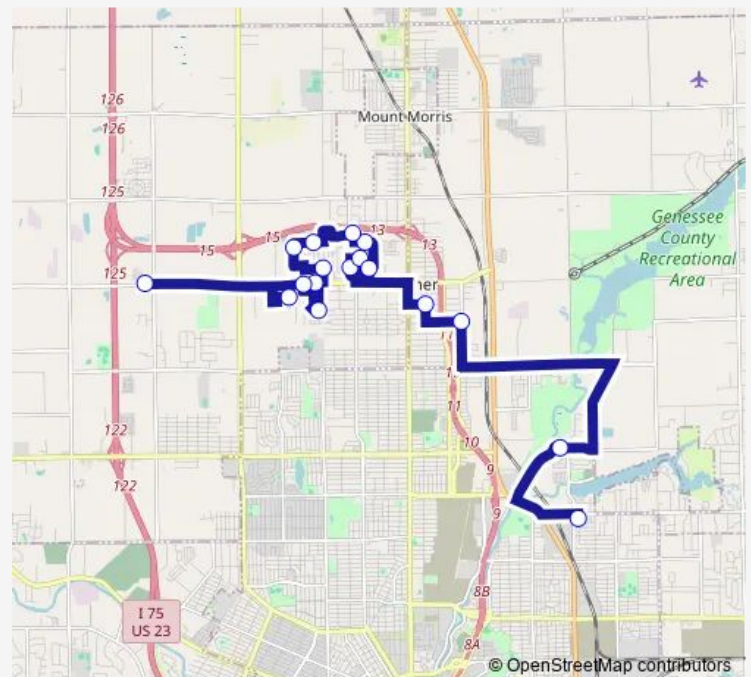

Bus 715

[Go to website](#)

Direction

Nathan Ave & Douglas Ave — Northridge Academy

17 stops

[Open route schedule](#)

Nathan Ave & Douglas Ave

E Pierson Rd & Valley Dr

Bates Rd & Stem Ln

Neff Rd & Obrien Rd

Vanderbilt Townhomes

Stiffler Rd & W Princeton Ave

Mendelberger Dr & Kevin David Dr

W Coldwater Rd & Afaf St

Northridge Academy

Route schedule

Nathan Ave & Douglas Ave — Northridge Academy

Monday 06:07

Tuesday 06:07

Wednesday 06:07

Thursday 06:07

Friday 06:07

Saturday —

Sunday —

Route info

Direction: Nathan Ave & Douglas Ave

Stops: 17

Trip Duration: 1 hour 8 min

715

BusMaps

715 Bus time schedules and route maps are available in an offline PDF at busmaps.com. Use the busmaps.com website to see live bus times, train schedule or subway schedule, and step-by-step directions for all public transit in Flint