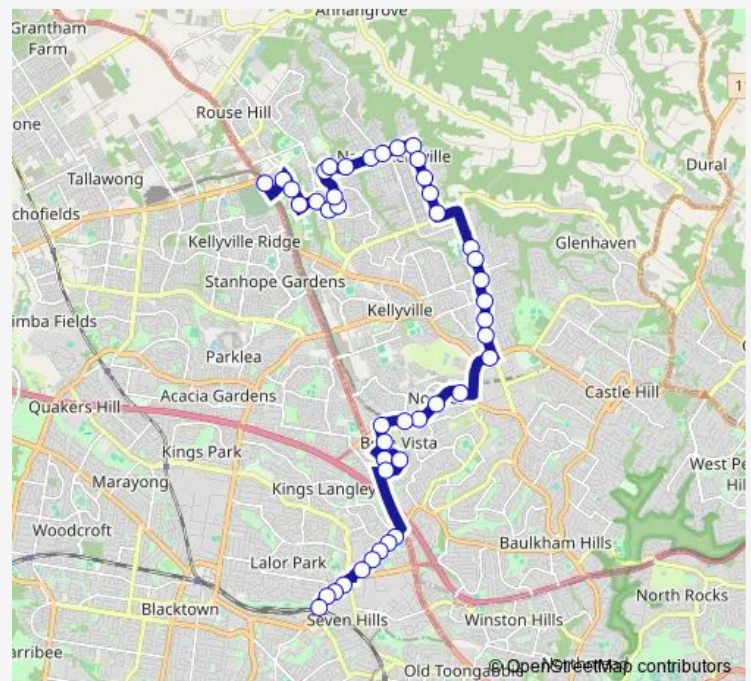

Bus 715 Seven Hills to Rouse Hill Station via Norwest and Kellyville

[Go to website](#)

Direction

Rouse Hill Station, North West Twy — Seven Hills Station, Stand A

44 stops

[Open route schedule](#)

- Rouse Hill Station, North West Twy
- White Hart Dr Before Caddies Bvd
- Caddies Bvd At Narawang St
- Caddies Bvd After Freshwater Rd
- Sanctuary Dr At Bridgewood Dr
- Hotham Av At Morgan Pl
- The Parkway After Hotham Av
- The Parkway Opp Hamilton Way
- Mungerie Rd Opp Guardian Av
- Withers Rd After Applegum Cres
- Withers Rd Opp Glenburnie Cl Walkway
- Withers Rd Before Barry Rd
- Withers Rd After Barry Rd
- Withers Rd Before Brockman St
- Foxall Rd Opp Withers Rd
- Foxall Rd After Neyland Cct
- Foxall Rd Opp Selhurst Rd
- Foxall Rd At Stamford Bridge Av
- Foxall Rd Opp Australian International Academy
- 53 Green Rd

Route schedule

Rouse Hill Station, North West Twy — Seven Hills Station, Stand A

Monday	05:35-21:40
Tuesday	05:35-21:40
Wednesday	05:35-21:40
Thursday	05:35-21:40
Friday	05:35-21:40
Saturday	06:30-20:30
Sunday	06:30-20:30

Route info

Direction: Rouse Hill Station, North West Twy

Stops: 44

Trip Duration: 0 hour 54 min

715 — Seven Hills to Rouse Hill Station via Norwest and Kellyville **BusMaps**

Ted Pike Reserve, Green Rd

Green Rd After Rosebery Rd

Sunday 06:30-20:30

Route info

Direction: Seven Hills Station, Stand A

Stops: 49

Trip Duration: 0 hour 40 min

Green Rd After Wrights Rd

Green Rd Before President Rd

Green Rd Opp Ted Pike Reserve