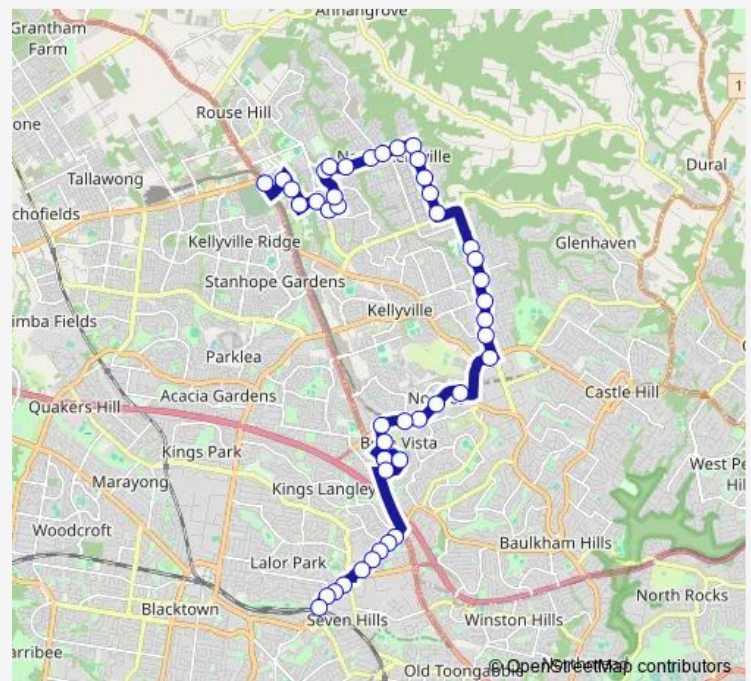

Bus 715 Seven Hills to Rouse Hill Station via Norwest and Kellyville

[Go to website](#)

Direction

Rouse Hill Station, North West Twy — Seven Hills Station, Stand A

44 stops

[Open route schedule](#)

- Rouse Hill Station, North West Twy
- White Hart Dr Before Caddies Bvd
- Caddies Bvd At Narawang St
- Caddies Bvd After Freshwater Rd
- Sanctuary Dr At Bridgewood Dr
- Hotham Av At Morgan Pl
- The Parkway After Hotham Av
- The Parkway Opp Hamilton Way
- Mungerie Rd Opp Guardian Av
- Withers Rd After Applegum Cres
- Withers Rd Opp Glenburnie Cl Walkway
- Withers Rd Before Barry Rd
- Withers Rd After Barry Rd
- Withers Rd Before Brockman St
- Foxall Rd Opp Withers Rd
- Foxall Rd After Neyland Cct
- Foxall Rd Opp Selhurst Rd
- Foxall Rd At Stamford Bridge Av
- Foxall Rd Opp Australian International Academy
- 53 Green Rd

Route schedule

Rouse Hill Station, North West Twy — Seven Hills Station, Stand A

Monday	05:35-21:40
Tuesday	05:35-21:40
Wednesday	05:35-21:40
Thursday	05:35-21:40
Friday	05:35-21:40
Saturday	06:30-20:30
Sunday	06:30-20:30

Route info

Direction: Rouse Hill Station, North West Twy

Stops: 44

Trip Duration: 0 hour 41 min

Ted Pike Reserve, Green Rd

Green Rd After Rosebery Rd

Green Rd After Wrights Rd

Green Rd After Eric Cooper Dr

Sunday 06:30-20:30

Route info

Direction: Seven Hills Station, Stand A

Stops: 49

Trip Duration: 0 hour 52 min

Green Rd After Wrights Rd

Green Rd Before President Rd

Green Rd Opp Ted Pike Reserve