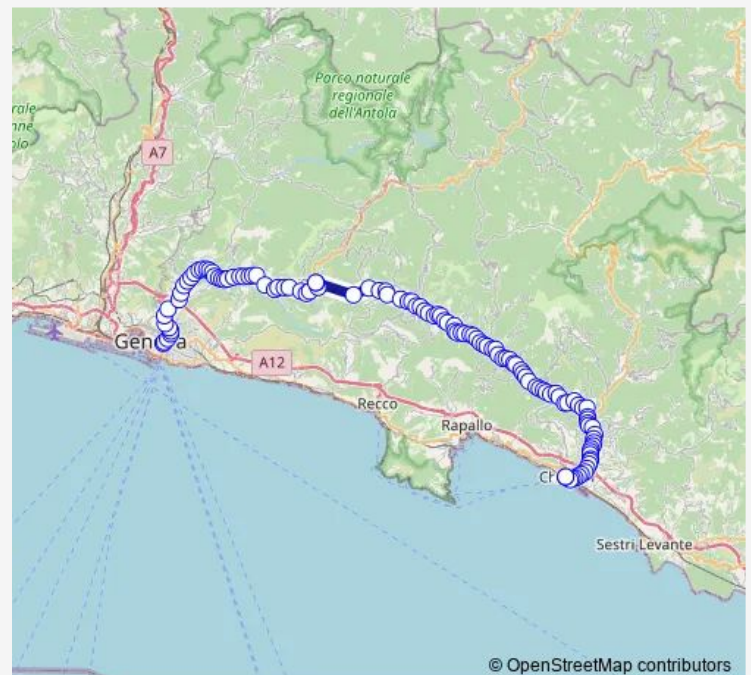

Thursday 06:40-06:35

Friday 06:40-06:35

Saturday —

Sunday —

Route info

Direction: Ferriere

Stops: 79

Trip Duration: 1 hour 5 min

© OpenStreetMap contributors

715

BusMaps

Cicagna fronte civ. 50

Cicagna Bivio Verzi

Cicagna garage - radiologia Fontanabuona

Via Pianmercato

Monleone - distributore Agip