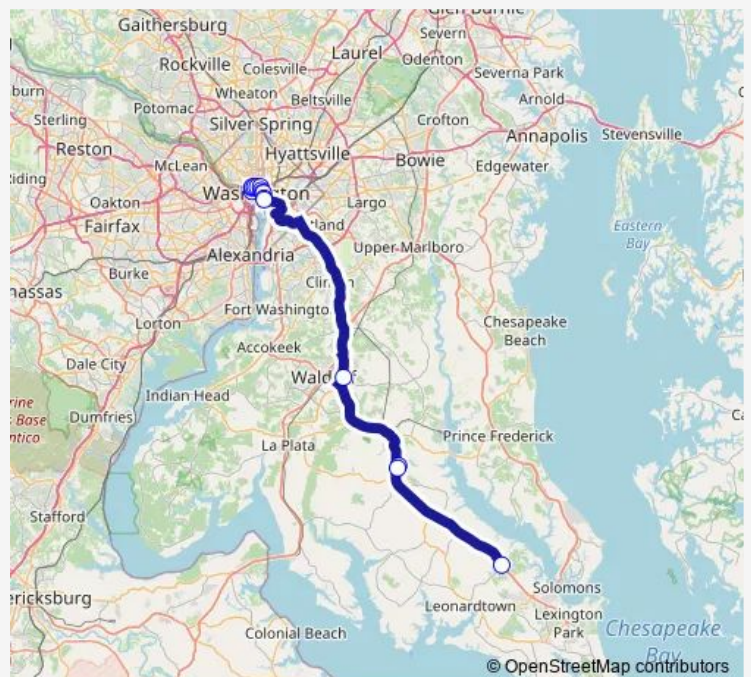

K ST & 19th ST NW eb

K ST & 17th ST NW eb

K ST & 15th ST NW eb

K ST & 13th ST NW eb

11th ST & F ST NW sb

Pennsylvania AVE & 10th ST NW eb

Pennsylvania AVE & 9TH ST NW eb

7TH ST & Maryland AVE SW sb

Monday 12:15-18:05

Tuesday 12:15-18:05

Wednesday 12:15-18:05

Thursday 12:15-18:05

Friday 12:15-18:05

Saturday —

Sunday —

Route info

Direction: 20th ST & E ST NW nb

Stops: 15

Trip Duration: 1 hour 47 min

715 — Charlotte Hall/Waldorf - Dc

Direction

Golden Beach Park & Ride (Charlotte Hall) — 19th ST & E ST NW sb

9 stops

[Open route schedule](#)

Saturday —

Sunday —

Route info

Direction: Golden Beach Park & Ride (Charlotte Hall)

Stops: 9

Trip Duration: 1 hour 16 min

715 Bus time schedules and route maps are available in an offline PDF at busmaps.com. Use the busmaps.com website to see live bus times, train schedule or subway schedule, and step-by-step directions for all public transit in Washington