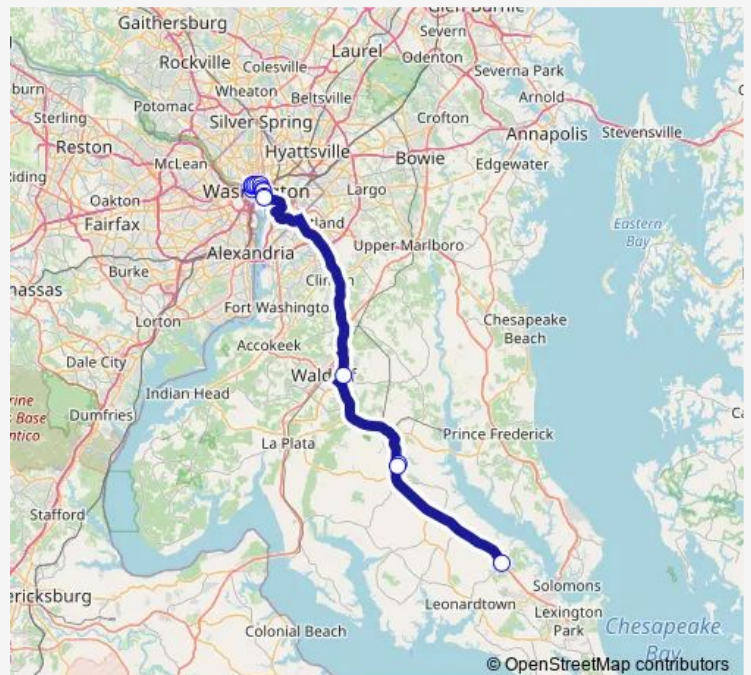

K ST & 19th ST NW eb

K ST & 17th ST NW eb

K ST & 15th ST NW eb

K ST & 13th ST NW eb

11th ST & F ST NW sb

Pennsylvania AVE & 10th ST NW eb

Pennsylvania AVE & 9TH ST NW eb

7TH ST & Maryland AVE SW sb

Monday 12:15-18:05

Tuesday 12:15-18:05

Wednesday 12:15-18:05

Thursday 12:15-18:05

Friday 12:15-18:05

Saturday —

Sunday —

Route info

Direction: 20th ST & E ST NW nb

Stops: 15

Trip Duration: 2 hour 7 min

715 — Charlotte Hall/Waldorf - Dc

Direction

Golden Beach Park & Ride (Charlotte Hall) — 19th ST & E ST NW sb

9 stops

[Open route schedule](#)

Saturday —

Sunday —

Route info

Direction: Golden Beach Park & Ride (Charlotte Hall)

Stops: 9

Trip Duration: 1 hour 58 min

715 Bus time schedules and route maps are available in an offline PDF at busmaps.com. Use the busmaps.com website to see live bus times, train schedule or subway schedule, and step-by-step directions for all public transit in Washington