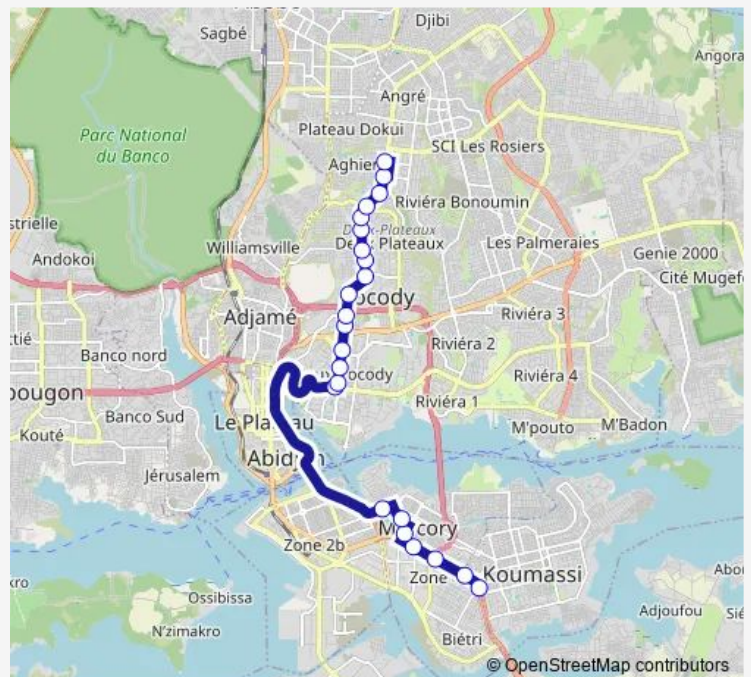

### Route schedule

Terminus Baci les Perles — Grd Carrefour Koumassi

Monday 06:00

Tuesday 06:00

Wednesday 06:00

Thursday 06:00

Friday 06:00

Saturday 06:00

### Route info

Direction: Terminus Baci les Perles

Stops: 24

Trip Duration: 1 hour 24 min

715 — Grand carrefour Koumassi ↔ Sococe Deux plateaux

Sicomex Marcory

Hôtel Ibis Marcory

Grd Carrefour Koumassi

## Direction

Terminus Grd Carrefour Koumassi — Terminus Baci les Perles

23 stops

[Open route schedule](#)

Terminus Grd Carrefour Koumassi

Hôtel Ibis Marcory

Echangeur Marcory Dhl

CAP SUD Marcory

Las Palmas

Cerao

Terminus Baci les Perles