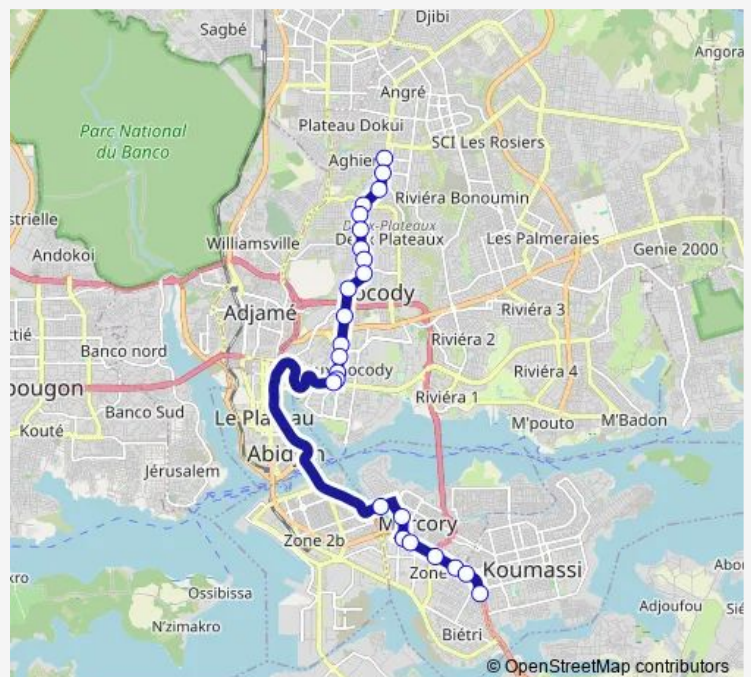

### Direction

Terminus Grd Carrefour Koumassi — Terminus Baci les Perles

23 stops

[Open route schedule](#)

Terminus Grd Carrefour Koumassi

Hôtel Ibis Marcory

Echangeur Marcory Dhl

CAP SUD Marcory

### Route schedule

Terminus Grd Carrefour Koumassi — Terminus Baci les Perles

Monday 06:00

Tuesday 06:00

Wednesday 06:00

Thursday 06:00

Friday 06:00

Saturday 06:00

### Route info

Direction: Terminus Grd Carrefour Koumassi

Stops: 23

Trip Duration: 1 hour 39 min

715 — Grand carrefour Koumassi ↔ Sococe Deux plateaux

Cerao

Terminus Baci les Perles

## Route info

Direction: Terminus Baci les Perles

Stops: 24

Trip Duration: 1 hour 24 min

715 Bus time schedules and route maps are available in an offline PDF at [busmaps.com](https://busmaps.com). Use the [busmaps.com](https://busmaps.com) website to see live bus times, train schedule or subway schedule, and step-by-step directions for all public transit in Abidjan