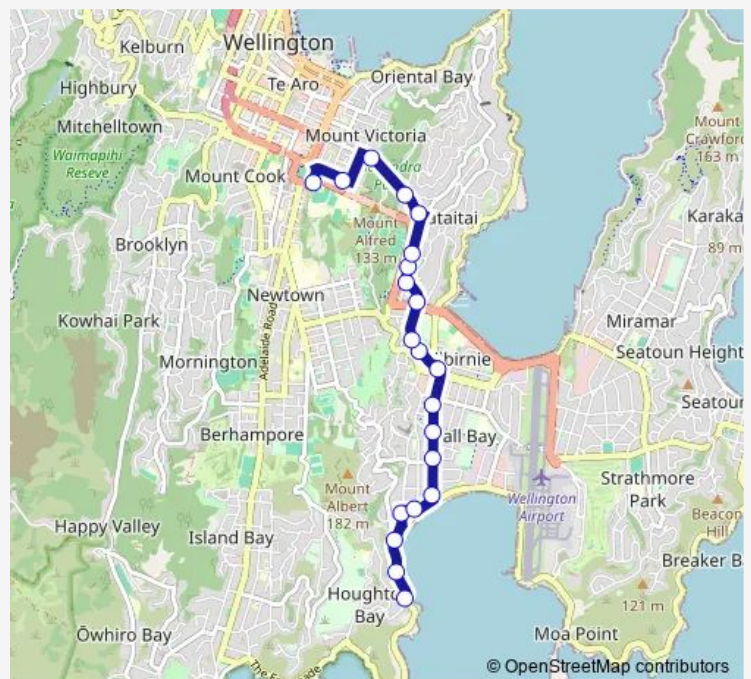

School Bus 715 Lyall Bay - Kilbirnie - Hataitai - Basin Schools

[Go to website](#)

Direction

Lyall Bay - Hungerford Road (near 2) — Basin Reserve (school stop)

21 stops

[Open route schedule](#)

- Lyall Bay - Hungerford Road (near 2)
- Queens Drive (near 304)
- Queens Drive at Sutherland Road
- Queens Drive at Rua Street
- Rua Street at Freyberg Street
- Onepu Road at Lyall Parade (near 222)
- Onepu Road at Lyall Bay Shops
- Onepu Road at Endeavour Street (near 96)
- Onepu Road at Cruickshank Street
- Kilbirnie - Stop B
- Kilbirnie Crescent at Childers Terrace
- Wellington Regional Aquatic Centre (opposite)
- Hamilton Road at Wellington Road (near 124)
- Kupe Street at Moxham Avenue
- Moxham Avenue near Goa Street
- Moxham Avenue at Raupo Street (near 88)
- Hataitai - Stop A
- Waitoa Road at Bus Tunnel (near 73)
- Pirie Street (near 106)
- Wellington East Girls' College - Ellice Street (school stop)
- Basin Reserve (school stop)

Route schedule

Lyall Bay - Hungerford Road (near 2) — Basin Reserve (school stop)

Monday	08:00
Tuesday	08:00
Wednesday	08:00
Thursday	08:00
Friday	08:00
Saturday	—
Sunday	—

Route info

Direction: Lyall Bay - Hungerford Road (near 2)

Stops: 21

Trip Duration: 0 hour 28 min

715 — Lyall Bay - Kilbirnie - Hataitai - Basin Schools

715 School Bus time schedules and route maps are available in an offline PDF at busmaps.com. Use the busmaps.com website to see live bus times, train schedule or subway schedule, and step-by-step directions for all public transit in Wellington