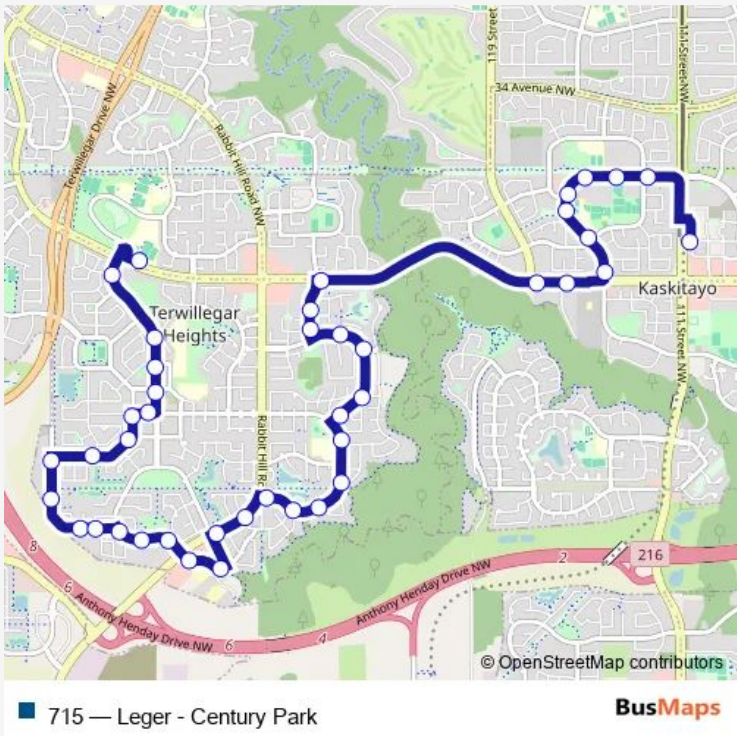

Bus 715 Leger - Century Park

[Go to website](#)

Direction
 Leger Transit Centre Bay K — Century Park Transit Centre Bay H
 42 stops
[Open route schedule](#)

- Leger Transit Centre Bay K
- Towne Centre Boulevard & Trelle Way
- Towne Centre Boulevard & Tompkins Wynd
- Towne Centre Boulevard & Tompkins Way
- Towne Centre Boulevard & Terwillegar Common
- Towne Centre Boulevard & Terwillegar Boulevard
- Terwillegar Common & Terwillegar Boulevard
- Terwillegar Common W & South Terwillegar Boulevard
- Thibault Way & South Terwillegar Boulevard
- 156 Street & South Terwillegar Boulevard
- 156 Street & 9 Avenue
- Simpson Drive & Simpson Place
- Stein Way & Simpson Drive
- South Terwillegar Drive & Simpson Drive
- Stein Lane & South Terwillegar Drive
- South Terwillegar Drive & Shaske Gate
- Rabbit Hill Road & Mullen Road
- Mullen Place & Mullen Road
- Mullen Way & Rabbit Hill Road
- Mcluhan Road & Rabbit Hill Road
- Rabbit Hill Road & Mactaggart Drive

Route schedule
 Leger Transit Centre Bay K — Century Park Transit Centre Bay H

Monday	05:30-00:30 ⁺¹
Tuesday	05:30-00:30 ⁺¹
Wednesday	05:30-00:30 ⁺¹
Thursday	05:30-00:30 ⁺¹
Friday	05:30-00:30 ⁺¹
Saturday	06:06-00:06 ⁺¹
Sunday	06:14-23:15

Route info
 Direction: Leger Transit Centre Bay K
 Stops: 42
 Trip Duration: 0 hour 29 min

Mcluhan Road & Mactaggart Drive

Mactaggart Crest & Mactaggart Drive

Mactaggart Drive & Mactaggart Place

Mactaggart Drive & May Road

Saturday 06:36-00:36⁺¹

Sunday 06:46-23:47

Route info

Direction: Century Park Transit Centre Bay H

Stops: 38

Trip Duration: 0 hour 24 min

South Terwillegar Drive & Simpson Drive

Stein Way & Simpson Drive