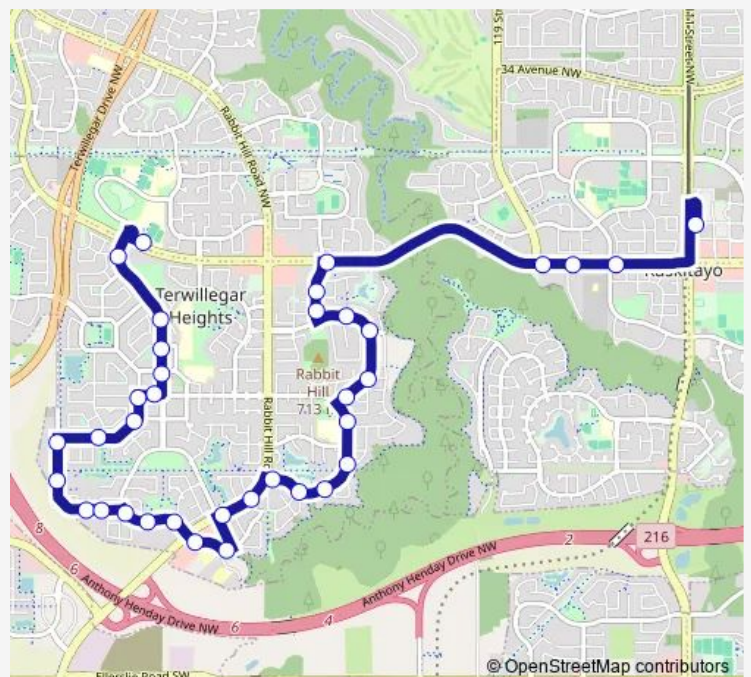

Bus 715 Leger - Century Park

[Go to website](#)

Direction

Leger Transit Centre Bay B — Century Park Transit Centre Bay G

36 stops

[Open route schedule](#)

- Leger Transit Centre Bay B
- Towne Centre Boulevard & Trelle Way
- Towne Centre Boulevard & Tompkins Wynd
- Towne Centre Boulevard & Tompkins Way
- Towne Centre Boulevard & Terwillegar Common
- Towne Centre Boulevard & Terwillegar Boulevard
- Terwillegar Common & Terwillegar Boulevard
- Terwillegar Common W & South Terwillegar Boulevard
- Thibault Way & South Terwillegar Boulevard
- 156 Street & South Terwillegar Boulevard
- 156 Street & 9 Avenue
- Simpson Drive & Simpson Place
- Stein Way & Simpson Drive
- South Terwillegar Drive & Simpson Drive
- Stein Lane & South Terwillegar Drive
- South Terwillegar Drive & Shaske Gate
- Rabbit Hill Road & Mullen Road
- Mullen Place & Mullen Road
- Mullen Way & Rabbit Hill Road
- Mcluhan Road & Rabbit Hill Road
- Rabbit Hill Road & Mactaggart Drive

Route schedule

Leger Transit Centre Bay B — Century Park Transit Centre Bay G

Monday	05:30-00:30 ⁺¹
Tuesday	05:30-00:30 ⁺¹
Wednesday	05:30-00:30 ⁺¹
Thursday	05:30-00:30 ⁺¹
Friday	05:30-00:30 ⁺¹
Saturday	06:06-00:06 ⁺¹
Sunday	06:14-23:15

Route info

Direction: Leger Transit Centre Bay B

Stops: 36

Trip Duration: 0 hour 28 min

715 — Leger - Century Park

Mcluhan Road & Mactaggart Drive

Mactaggart Crest & Mactaggart Drive

Mactaggart Drive & Mactaggart Place

Magrath Road & 23 Avenue

119 Street & 23 Avenue

118 Street & 23 Avenue

Saddleback Road & 23 Avenue

Century Park Transit Centre Bay G

Direction

Century Park Transit Centre Bay G — Leger Transit Centre Bay B

38 stops