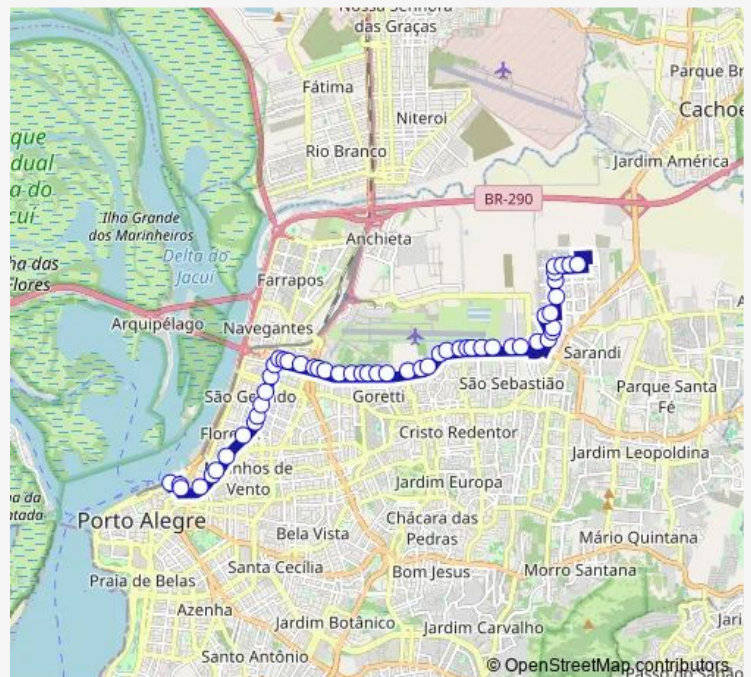

Thursday 05:30-23:35

Friday 05:30-23:35

Saturday 06:20-23:30

Sunday —

Route info

Direction: Julio DE Castilhos NN 341

Stops: 52

Trip Duration: 0 hour 40 min

Wednesday 00:15-23:25

Thursday 00:15-23:25

Friday 00:15-23:25

Saturday 00:10-23:25

Sunday —

Route info

Direction: Paulo Gomes DE Oliveira DF 193

Stops: 50