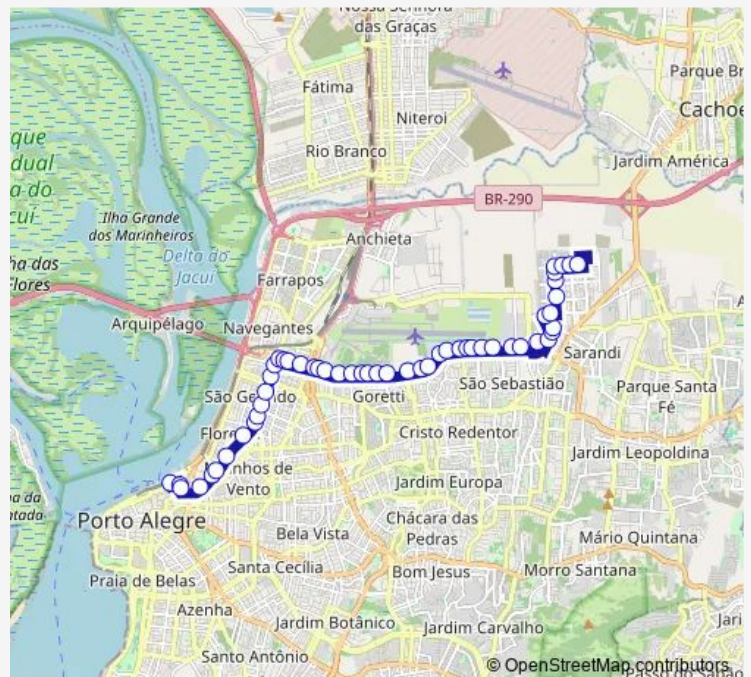

### Route schedule

Julio DE Castilhos NN 341 — Souza Melo 747

Monday 05:30-23:35

Tuesday 05:30-23:35

Wednesday 05:30-23:35

Thursday 05:30-23:35

Friday 05:30-23:35

Saturday 06:20-23:30

### Route info

Direction: Julio DE Castilhos NN 341

Stops: 52

Trip Duration: 0 hour 40 min

715 — Sarandi / Sertorio

Sertorio 2131 Bourbon

Sertorio 2435

Sertorio 2535

## Route info

Direction: Paulo Gomes DE Oliveira DF 193

Stops: 50

Trip Duration: 0 hour 40 min

Sertorio 5200

Sertorio

Sertorio 4900

Sertorio 4500 Escola Est.Ernesto Tocchetto