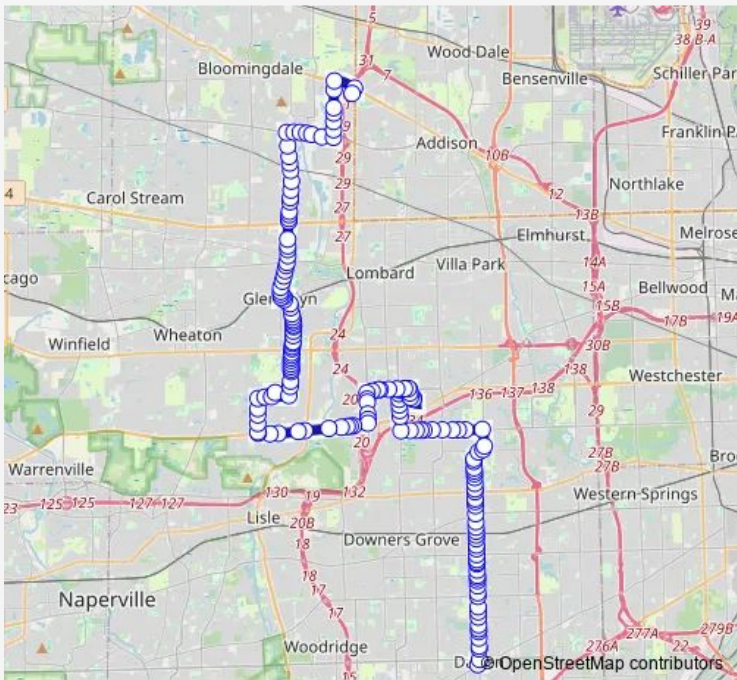

[Go to website](#)

**Direction**  
 Addison Wal-Mart — Brookhaven Plaza

161 stops

[Open route schedule](#)

- Addison Wal-Mart
- Lake/Swift
- Swift/De Vry Univ./Pinehurst
- Swift/College Blvd.
- Swift/Meadows (N)/Adobe
- Swift/Meadows (S)/Cimarron
- Swift/Silverleaf
- Swift/Stone/Hilton Dr.
- Swift/Army Trail
- Army Trail Rd & Edwards Dr
- Army Trail Rd & Meadow Rd
- Army Trail Rd & Valley View Rd
- Army Trail Rd & Walter Rd
- Army Trail Rd & Creekside Dr
- Army Trail/Glen Ellyn
- Glen Ellyn/Regency
- Glen Ellyn/Gregory
- Glen Ellyn/Mitchell
- Glen Ellyn/Windy Point
- Glen Ellyn/Fullerton
- Glen Ellyn/Winthrop

Route schedule  
 Addison Wal-Mart — Brookhaven Plaza

Monday	08:15-14:37
Tuesday	08:15-14:37
Wednesday	08:15-14:37
Thursday	08:15-14:37
Friday	08:15-14:37
Saturday	—
Sunday	—

Route info

Direction: Addison Wal-Mart

Stops: 161

Trip Duration: 1 hour 28 min

Glen Ellyn/Nolan

Glen Ellyn/Armitage

Glen Ellyn/Sidney/Easy

Glen Ellyn/Lynn/Burdette

Glen Ellyn/James/Petersen

Glen Ellyn/North

Main/Second

Main/Poss/First

Main/Cherry

Main/Emerson

Main/St. Charles/Geneva

Main/Elm

Main/Oak

Main/Maple