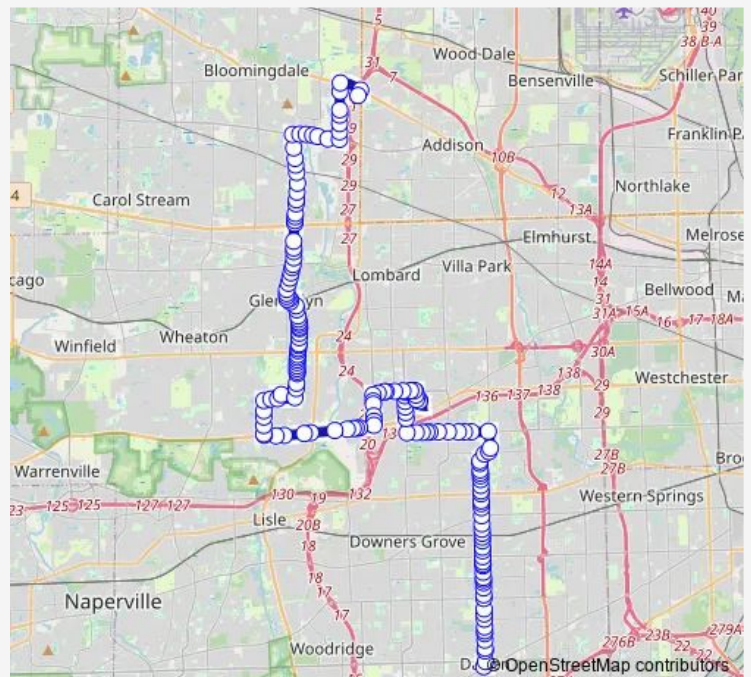

[Go to website](#)

Direction
 Addison Wal-Mart — Brookhaven Plaza

161 stops

[Open route schedule](#)

- Addison Wal-Mart
- Lake/Swift
- Swift/De Vry Univ./Pinehurst
- Swift/College Blvd.
- Swift/Meadows (N)/Adobe
- Swift/Meadows (S)/Cimarron
- Swift/Silverleaf
- Swift/Stone/Hilton Dr.
- Swift/Army Trail
- Army Trail Rd & Edwards Dr
- Army Trail Rd & Meadow Rd
- Army Trail Rd & Valley View Rd
- Army Trail Rd & Walter Rd
- Army Trail Rd & Creekside Dr
- Army Trail/Glen Ellyn
- Glen Ellyn/Regency
- Glen Ellyn/Gregory
- Glen Ellyn/Mitchell
- Glen Ellyn/Windy Point
- Glen Ellyn/Fullerton
- Glen Ellyn/Winthrop

Route schedule

Addison Wal-Mart — Brookhaven Plaza

Monday	08:15-14:37
Tuesday	08:15-14:37
Wednesday	08:15-14:37
Thursday	08:15-14:37
Friday	08:15-14:37
Saturday	—
Sunday	—

Route info

Direction: Addison Wal-Mart
 Stops: 161
 Trip Duration: 1 hour 31 min

715 — Central Dupage

Glen Ellyn/Nolan

Glen Ellyn/Armitage

Glen Ellyn/Sidney/Easy

Glen Ellyn/Lynn/Burdette

Glen Ellyn/James/Petersen

Glen Ellyn/North

Main/Second

Main/Poss/First

Main/Cherry

Main/Emerson

Main/St. Charles/Geneva

Main/Elm

Main/Oak

Main/Maple

Main/Linden