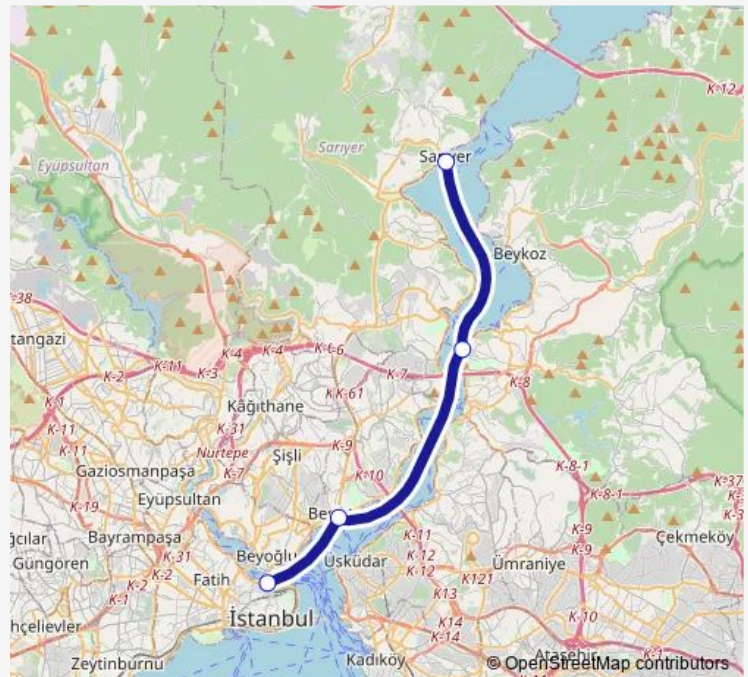

Sunday

18:20

Route info

Direction: Eminönü-Boğaz Şh.

Stops: 4

Trip Duration: 1 hour 21 min

■ BĞZ-15 — Boğaza Gidiş

BusMaps