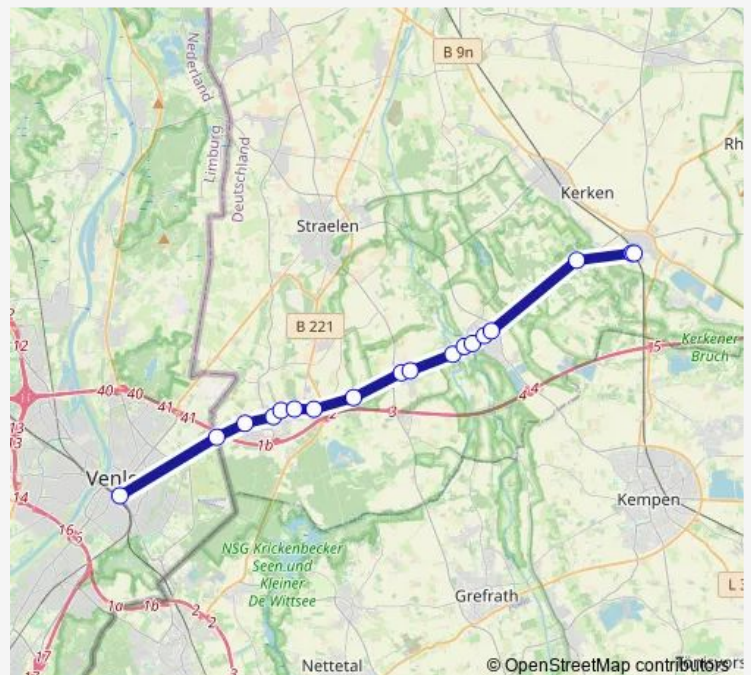

Bus SB42

[Go to website](#)

Direction

Venlo Station (Bus) — Kerken Aldekerk Bahnhof

18 stops

[Open route schedule](#)

Venlo Station (Bus)

Straelen Landesgrenze

Route schedule

Venlo Station (Bus) — Kerken Aldekerk Bahnhof

Monday 04:39-22:29

Tuesday 04:39-22:29

Wednesday 04:39-22:29

Thursday 04:39-22:29

Friday 04:39-22:29

Saturday 06:39-22:29

Sunday 07:39-22:29

Route info

Direction: Venlo Station (Bus)

Stops: 18

Trip Duration: 0 hour 30 min

SB42

BusMaps

Direction