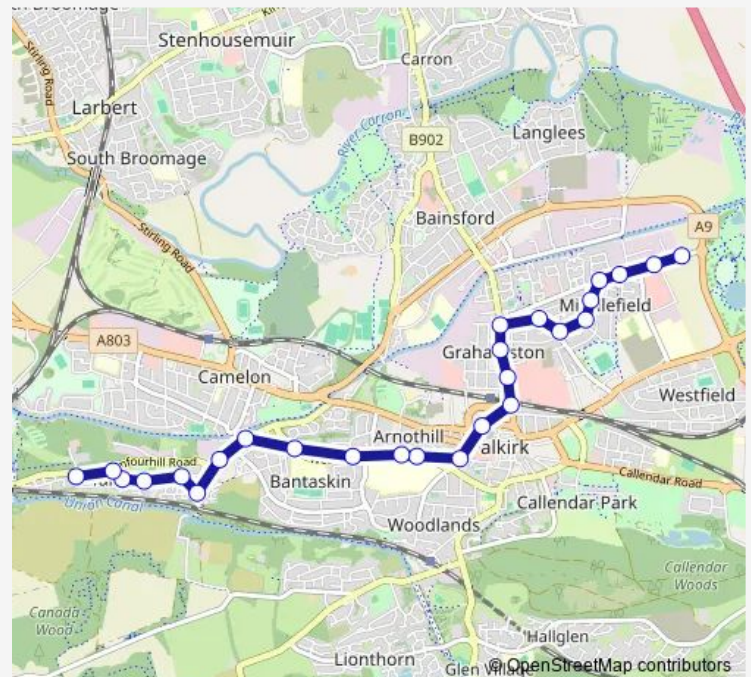

Thursday 08:31-18:31

Friday 08:31-18:31

Saturday 08:31-18:31

Sunday —

Route info

Direction: Almond Road

Stops: 26

Trip Duration: 0 hour 23 min

F14A

Corrie Place

Carrick Place

Brodick Place

Kilbrennan Drive

Maryfield Place

Direction

Maryfield Place — Almond Road

36 stops

[Open route schedule](#)

Maryfield Place

Kintyre Place

Brodict Place

Carrick Place

Corrie Place

The Hurllet

Thursday 06:42-16:58

Friday 06:42-16:58

Saturday 06:42-16:58

Sunday —

Route info

Direction: Maryfield Place

Stops: 36

Trip Duration: 0 hour 30 min