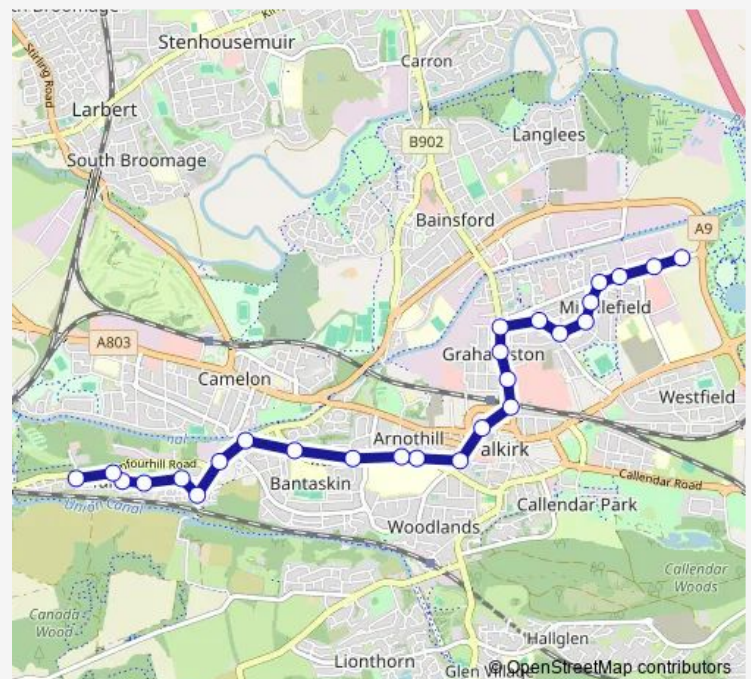

Thursday 08:31-18:31

Friday 08:31-18:31

Saturday 08:31-18:31

Sunday —

Route info

Direction: Almond Road

Stops: 26

Trip Duration: 0 hour 23 min

F14A

BusMaps

Corrie Place

Carrick Place

Brodick Place

Kilbrennan Drive

Maryfield Place

Direction

Wednesday 06:42-16:58

Thursday 06:42-16:58

Friday 06:42-16:58

Saturday 06:42-16:58

Sunday —

Route info

Direction: Maryfield Place

Stops: 36

Trip Duration: 0 hour 30 min

Millburn Street

Randyford Street

Randyford Street

Woodburn Street

Livingstone Crescent

Westfield Street

Westfield Street