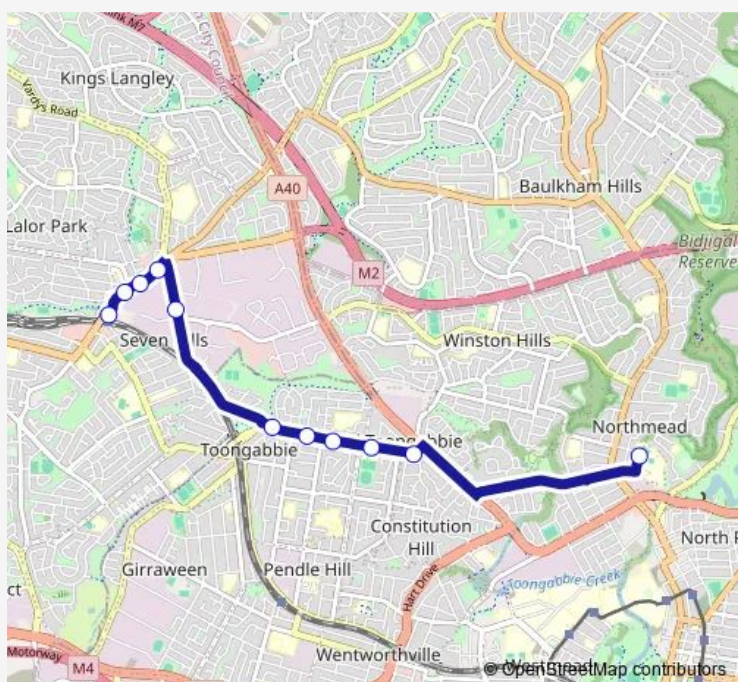

Fitzwilliam Rd At Greenleaf St

Toongabbie Public School, Fitzwilliam Rd

Fitzwilliam Rd At Cosimo Pl

Fitzwilliam Rd Before Willmot Av

Fitzwilliam Rd After Lamonerie St

Station Rd After Powers Rd

Prospect Hwy After Station Rd

Prospect Hwy Opp Lucas Rd

Prospect Hwy Opp Hope St

Seven Hills Station, Stand A

Route schedule

Northmead High School, Fletcher St — Seven Hills Station, Stand A

Monday 14:40

Tuesday 14:40

Wednesday 14:40

Thursday 14:40

Friday 14:40

Saturday —

Sunday —

Route info

Direction: Northmead High School, Fletcher St

Stops: 11

Trip Duration: 0 hour 30 min

2559 — Northmead HS to Seven Hills Station

2559 School Bus time schedules and route maps are available in an offline PDF at [busmaps.com](https://busmaps.com). Use the [busmaps.com](https://busmaps.com) website to see live bus times, train schedule or subway schedule, and step-by-step directions for all public transit in Parramatta