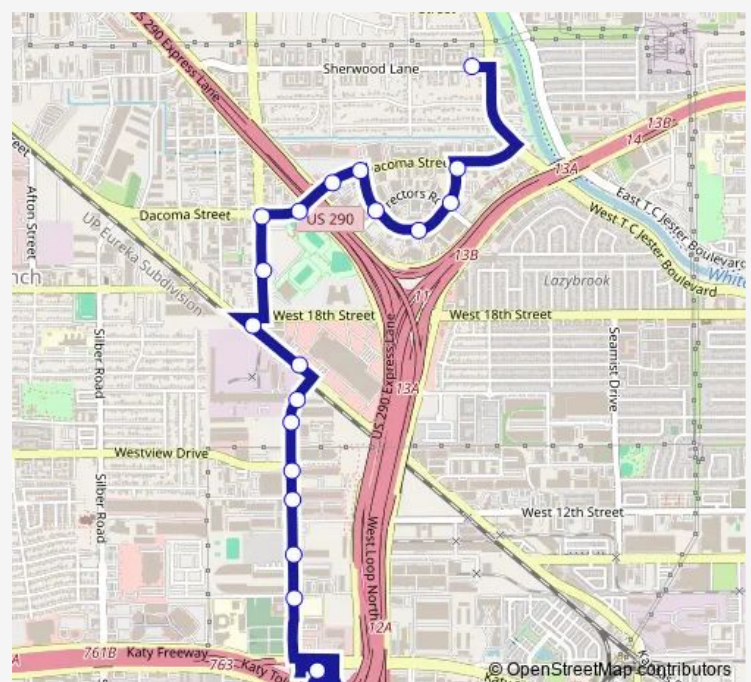

Dacoma St @ Northwest Freeway

Dacoma St @ Northwest Freeway

Dacoma St @ Governors Cir

Governors Cir @ Directors Row

Governors Cir @ Directors Row Mb

Governors Cir @ Directors Row

Governors Cir @ Dacoma St

Sherwood Ln @ N Becca Ln

Route schedule

Northwest Transit Center - Platform 1 — Sherwood Ln @ N Becca Ln

Monday 05:20-21:05

Tuesday 05:20-21:05

Wednesday 05:20-21:05

Thursday 05:20-21:05

Friday 05:20-21:05

Saturday 05:20-19:35

Sunday 05:20-19:35

Route info

Direction: Northwest Transit Center - Platform 1

Stops: 19

Trip Duration: 0 hour 19 min

089 — Dacoma

Direction

Sherwood Ln @ N Becca Ln — Northwest Transit Center - Platform 1

20 stops

[Open route schedule](#)

Sherwood Ln @ N Becca Ln

Sherwood Ln @ TC Jester Blvd

Sherwood Ln @ Vollmer Rd

Sherwood Ln @ Vollmer Rd

Sherwood Ln @ Helberg Rd

Sherwood Ln @ Helberg Rd Mb