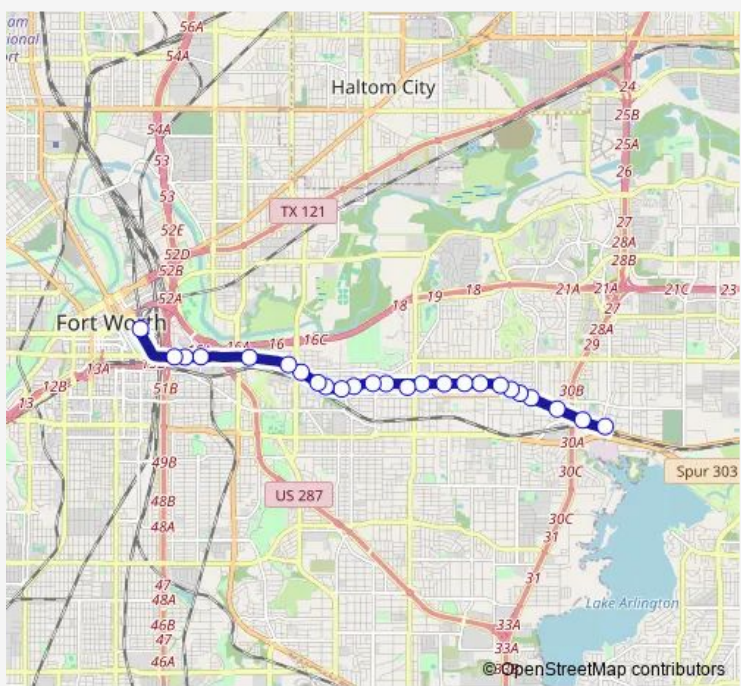

Bus 089 Spur/East Lancaster

[Go to website](#)

Direction
Halbert & Kerr — Fwcs - Bay - H

25 stops

[Open route schedule](#)

- Halbert & Kerr
- Lancaster & Malcolm
- Lancaster & Putnam
- Lancaster & Weiler
- Lancaster & Grandview
- Lancaster & Emily
- Lancaster & Wilson
- Lancaster & Tierney
- Lancaster & Roseland
- Lancaster & Edgewood - Hughes
- Lancaster & Rand - Oakland
- Dr.Dennis Dunkins Transfer Center # 4 (Spur)
- Lancaster & Haynes
- Lancaster & Ayers
- Lancaster & Sanderson - Tandy
- Lancaster & Collard
- Lancaster & Toronto
- Lancaster & Sanborn
- Lancaster & Ward
- Lancaster & Anna
- Lancaster & Grafton

Route schedule
Halbert & Kerr — Fwcs - Bay - H

Monday	04:40-22:35
Tuesday	04:40-22:35
Wednesday	04:40-22:35
Thursday	04:40-22:35
Friday	04:40-22:35
Saturday	05:20-22:50
Sunday	05:20-21:50

Route info

Direction: Halbert & Kerr

Stops: 25

Trip Duration: 0 hour 37 min

Lancaster & Pine

Lancaster & Cedar - Poplar

Lancaster & Kentucky

Fwcs - Bay - H

Direction

Fwcs - Bay - H — Halbert & Kerr

Thursday 05:15-23:15

Friday 05:15-23:15

Saturday 05:45-23:15

Sunday 05:45-22:15

Route info

Direction: Fwcs - Bay - H

Stops: 27

Trip Duration: 0 hour 35 min