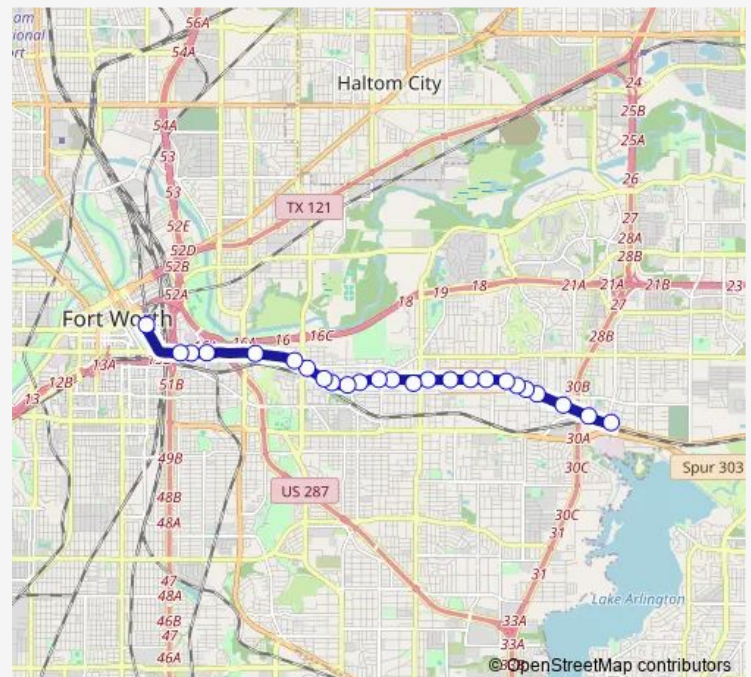

Lancaster & Ward

Lancaster & Anna

Lancaster & Grafton

Route schedule

Halbert & Kerr — Fwcs - Bay - H

Monday 04:40-22:35

Tuesday 04:40-22:35

Wednesday 04:40-22:35

Thursday 04:40-22:35

Friday 04:40-22:35

Saturday 05:20-22:50

Sunday 05:20-21:50

Route info

Direction: Halbert & Kerr

Stops: 25

Trip Duration: 0 hour 37 min

089 — Spur/East Lancaster

Lancaster & Pine

Lancaster & Cedar - Poplar

Lancaster & Kentucky

Fwcs - Bay - H

Direction

Fwcs - Bay - H — Halbert & Kerr

27 stops

Friday 05:15-23:15

Saturday 05:45-23:15

Sunday 05:45-22:15

Route info

Direction: Fwcs - Bay - H

Stops: 27

Trip Duration: 1 hour 5 min

Lancaster & Haynie