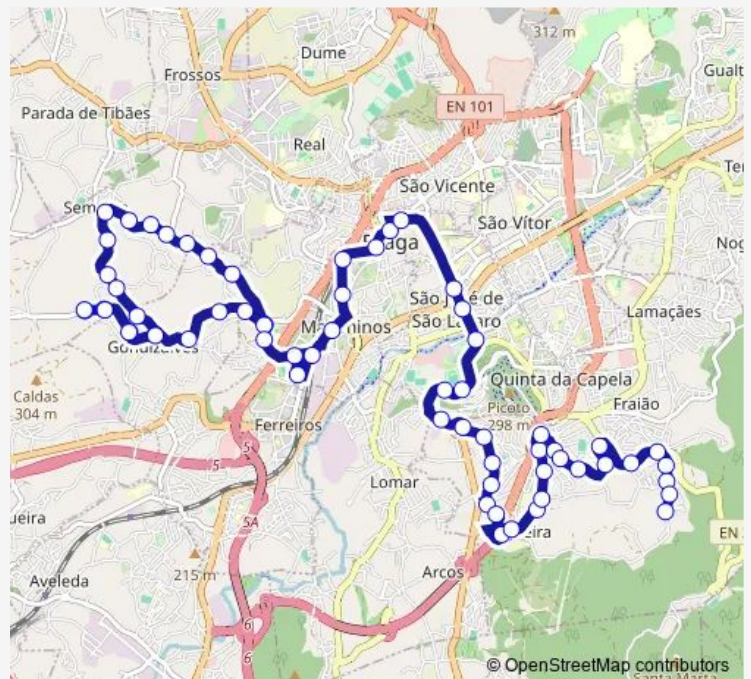

Bus 089 Gondizalves/Semelhe - Nogueira (Barral)

[Go to website](#)

Direction

Órfãos S Caetano (S Gregório) — Nogueira (Barral Iv)

64 stops

[Open route schedule](#)

Órfãos S Caetano (S Gregório)

Santo André I

Santo André Ii

Santo André III (Junta)

Santo André Iv

Santo André V (Cruzamento)

Santo André VI (Esperança Nova)

Santo André VII (Outeiral)

Santo André VII (Outeiral)

Santo André VI (Esperança Nova)

Santo André V (Cruzamento)

Santo André Iv

Adregães I

Adregães Ii

Adregães Iii

Adregães Iv

Semelhe (Adregães V-Souto)

S João Baptista Iv

S João Baptista Iii

S João Baptista Ii

S João Baptista I

Route schedule

Órfãos S Caetano (S Gregório) — Nogueira (Barral Iv)

Monday —

Tuesday —

Wednesday —

Thursday —

Friday —

Saturday 06:20-20:30

Sunday 09:30-17:30

Route info

Direction: Órfãos S Caetano (S Gregório)

Stops: 64

Trip Duration: 1 hour 10 min

■ 089 — Gondizalves/Semelhe - Nogueira (Barral)