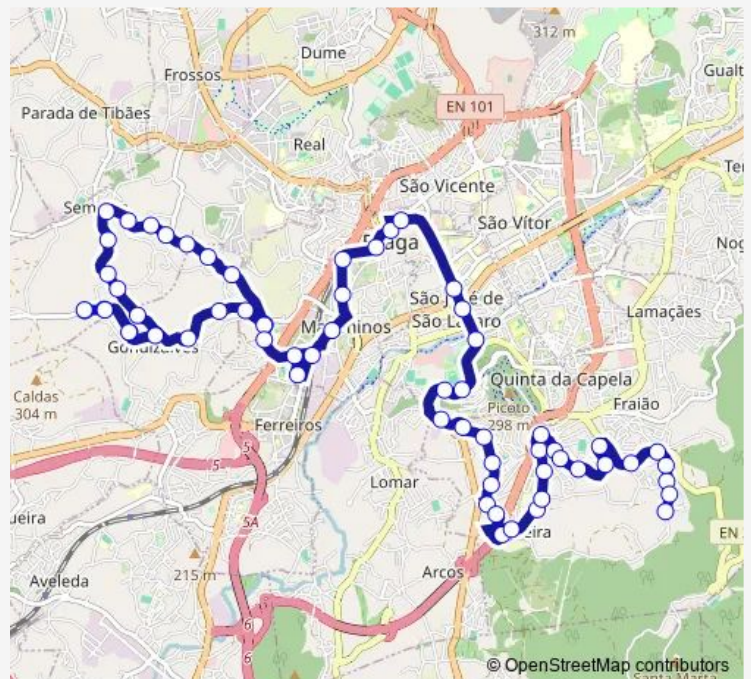

Thursday —

Friday —

Saturday 07:20-19:30

Sunday 07:20-19:30

Route info

Direction: Órfãos S Caetano (S Gregório)

Stops: 64

Trip Duration: 1 hour 10 min