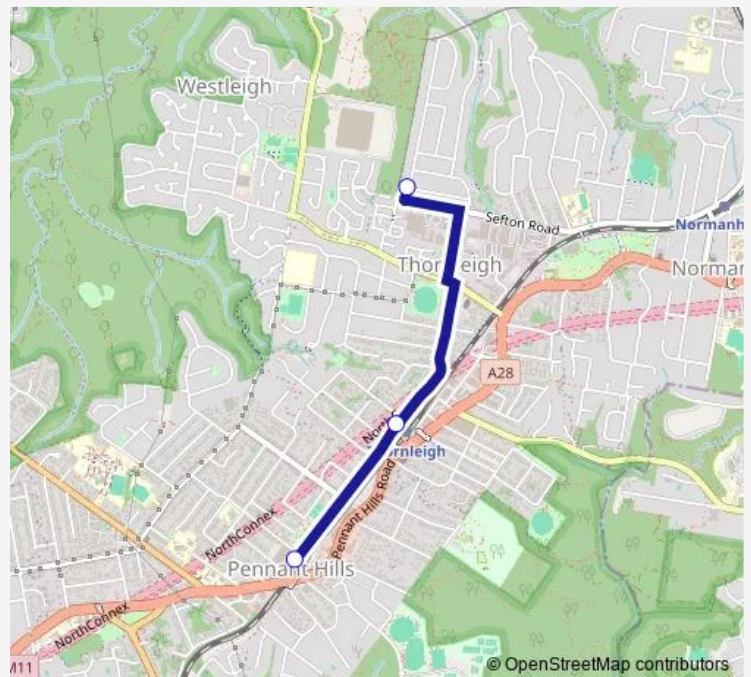

School Bus 8016 Pennant Hills Station to Koorungal Av opp Gilgandra Av

[Go to website](#)

Direction

Yarrara Rd Opp Pennant Hills Station — Koorungal Av Opp Gilgandra Av

3 stops

[Open route schedule](#)

Yarrara Rd Opp Pennant Hills Station

The Esplanade Opp Thornleigh Station

Koorungal Av Opp Gilgandra Av

Route schedule

Yarrara Rd Opp Pennant Hills Station — Koorungal Av Opp Gilgandra Av

Monday	08:15
Tuesday	08:15
Wednesday	08:15
Thursday	08:15
Friday	08:15
Saturday	—
Sunday	—

Route info

Direction: Yarrara Rd Opp Pennant Hills Station

Stops: 3

Trip Duration: 0 hour 10 min

Direction

The Esplanade Opp Thornleigh Station — Normanhurst West Public School, Dartford Rd

20 stops

[Open route schedule](#)

Monday 08:05

Tuesday 08:05

Wednesday 08:05

Thursday 08:05

Friday 08:05

Saturday —

Sunday —

Route info