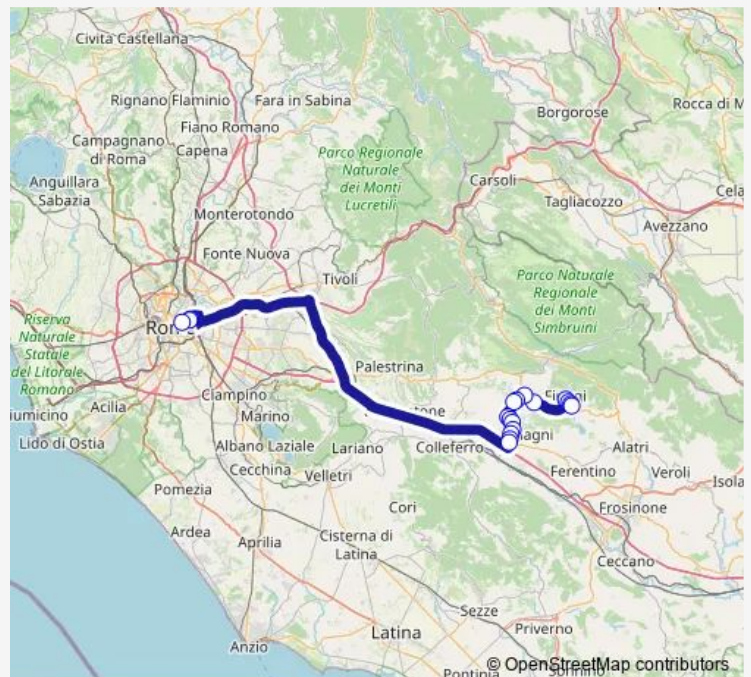

Fiuggi | Via Prenestina Via Betulle # f4819

Fiuggi | Viale Sport Via Prenestina # f5134

Acuto | Macerie # f5135

Piglio | Via Anticolana (Km 10) # f5136

Piglio | Via Anticolana Via Vadoscuro # f5137

Anagni | Via Anticolana (Km 8) # f6333

Anagni | Via Anticolana Via Casilina # f5008

Anagni | Via Anticolana Via Font. S. Angelo # f4950

Roma | Tiburtina Castro Laurenziano # f1715

Roma | Via de Lollis # f1377

Roma | Termini FS (Giolitti) # f14637

Route schedule

Fiuggi | Piazzale 23 Giugno # f4744 — Roma | Termini FS (Giolitti) # f14637

Monday 06:30-18:30

Tuesday 06:30-18:30

Wednesday 06:30-18:30

Thursday 06:30-18:30

Friday 06:30-18:30

Saturday —

Sunday —

Route info

Direction: Fiuggi | Piazzale 23 Giugno # f4744

Stops: 18

Trip Duration: 1 hour 16 min

Fiuggi - Roma # Fg101a

Bus time schedules and route maps are available in an offline PDF at busmaps.com. Use the busmaps.com website to see live bus times, train schedule or subway schedule, and step-by-step directions for all public transit in Anagni