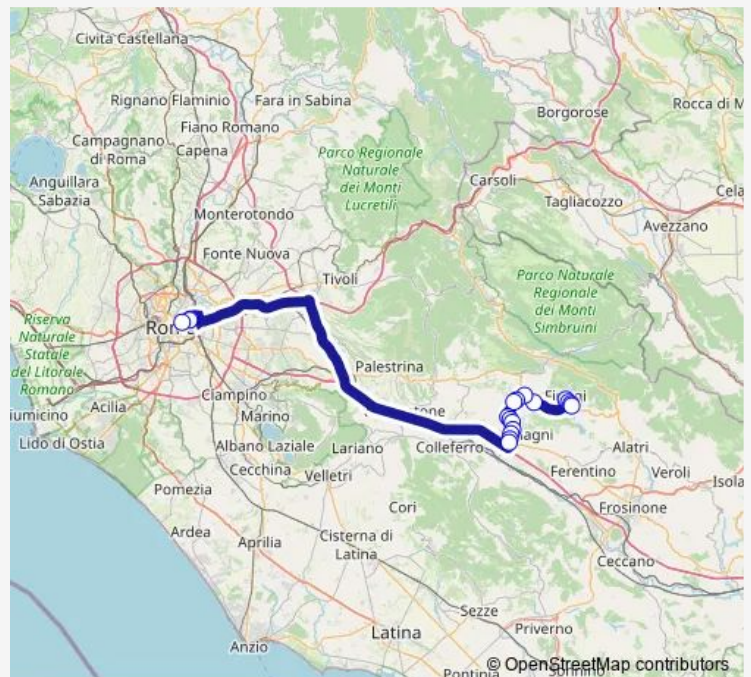

Fiuggi | Via Prenestina Via Betulle # f4819

Fiuggi | Viale Sport Via Prenestina # f5134

Acuto | Macerie # f5135

Piglio | Via Anticolana (Km 10) # f5136

Piglio | Via Anticolana Via Vadoscuro # f5137

ANAGNI | Via Anticolana (Km 8) # f6333

Anagni | Via Anticolana Via Casilina # f5008

Anagni | Via Anticolana Via Font. S. Angelo # f4950

Roma | Tiburtina Castro Laurenziano # f1715

Roma | Via de Lollis # f1377

Roma | Termini FS (Giolitti) # f14637

Route schedule

Fiuggi | Piazzale 23 Giugno # f4744 — Roma | Termini FS (Giolitti) # f14637

Monday 06:30-18:30

Tuesday 06:30-18:30

Wednesday 06:30-18:30

Thursday 06:30-18:30

Friday 06:30-18:30

Saturday 14:30

Sunday —

Route info

Direction: Fiuggi | Piazzale 23 Giugno # f4744

Stops: 18

Trip Duration: 1 hour 16 min

Fiuggi - Roma # Fg101a

Bus time schedules and route maps are available in an offline PDF at busmaps.com. Use the busmaps.com website to see live bus times, train schedule or subway schedule, and step-by-step directions for all public transit in Anagni