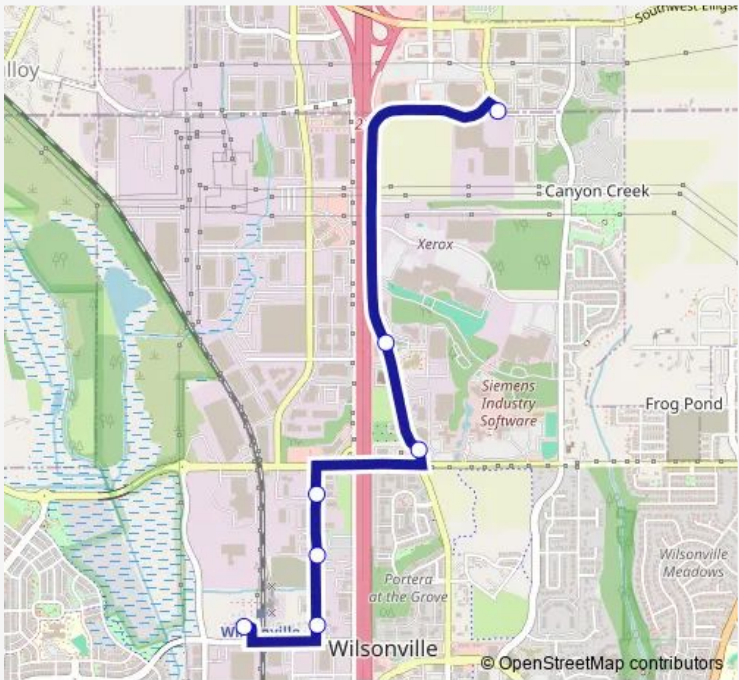

Bus 6 - Canyon Creek

[Go to website](#)

Direction
 Burns Way at Parkway Center Dr Sb — 6 Wtc
 18 stops
[Open route schedule](#)

- Burns Way at Parkway Center Dr Sb
- Canyon Creek Rd at Canyon Creek Apts Sb
- Canyon Creek Rd at Carriage Oaks Ln Sb
- Printer Pkwy at Canyon Creek Sb
- E Printer Pkwy - Xerox Sb
- Printer Pkwy at ESS Sb
- Parkway Woods West Sb
- Parkway Ave - Pioneer Pacific College Sb
- Rockwell Collins Sb
- Flir Sb
- Mentor Graphics Sb
- Boeckman Rd at Mentor Graphics Driveway Sb
- Boberg Rd at Boeckman Rd Sb
- 28465 Boberg Rd - Walnut Mobile Park Sb
- Boberg Rd at Barber St - Smart Office Sb
- WTC Drop off A
- WTC Drop off B
- 6 Wtc

Route schedule
 Burns Way at Parkway Center Dr Sb — 6 Wtc

| | |
|-----------|-------------|
| Monday | 15:09-19:09 |
| Tuesday | 15:09-19:09 |
| Wednesday | 15:09-19:09 |
| Thursday | 15:09-19:09 |
| Friday | 15:09-19:09 |
| Saturday | — |
| Sunday | — |

Route info
 Direction: Burns Way at Parkway Center Dr Sb
 Stops: 18
 Trip Duration: 0 hour 15 min

Direction

6 Wtc — Burns Way at Parkway Center Dr Nb

17 stops

[Open route schedule](#)

6 Wtc

Boberg Rd at Barber St - Smart Office Nb

Saturday —

Sunday —

Route info

Direction: 6 Wtc

Stops: 7

Trip Duration: 0 hour 5 min

Direction

Burns Way at Parkway Center Dr Nb — 6 Wtc