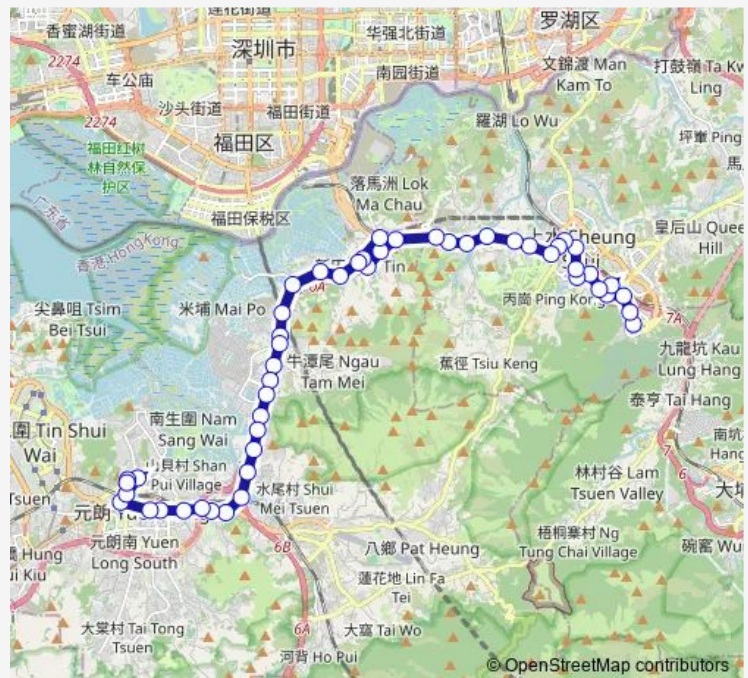

### Route schedule

[Kmb+Ctb] WAH Ming BBI/<Br>Wah Ming Estate|[Kmb] WAH Ming Bbi|[Lwb] WAH Ming Bbi — [Kmb] Long Ping Estate BUS Terminus|[Lrtfeeder] Long Ping (BUS Terminus)|[Lwb] Long Ping Estate

Monday	06:10-06:50
Tuesday	06:10-06:50
Wednesday	06:10-06:50
Thursday	06:10-06:50
Friday	06:10-06:50
Saturday	—
Sunday	—

### Route info

Direction: [Kmb+Ctb] WAH Ming BBI/<Br>Wah Ming Estate|[Kmb] WAH Ming Bbi|[Lwb] WAH Ming Bbi

Stops: 50

Trip Duration: 1 hour 26 min

[Kmb] Hang Tau

[Kmb] KWU Tung

[Kmb] KWU Tung Market Shopping Centre