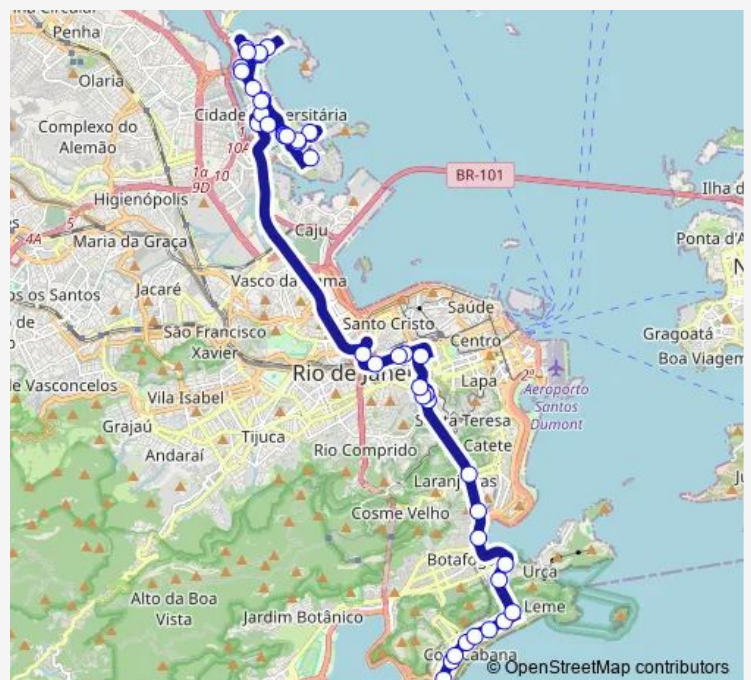

### Route schedule

Ponto Final: General Osório : Rua Teixeira de Melo —  
 Ponto Final: Fundão : Hélio de Almeida

Monday	00:00
Tuesday	00:00
Wednesday	00:00
Thursday	00:00
Friday	00:00
Saturday	—
Sunday	—

### Route info

Direction: Ponto Final: General Osório : Rua Teixeira de Melo

Stops: 50

Trip Duration: 0 hour 59 min

485 — Fundão - General Osório

Itapiru

Itapiru

Frei Caneca