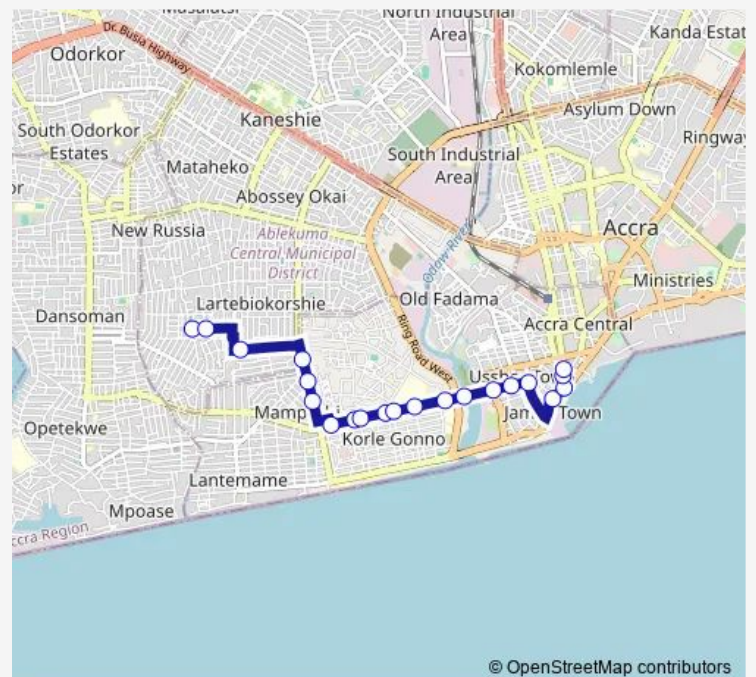

### Route schedule

Appiah Danquah/Soko — Accra Post Office

Monday 06:00

Tuesday 06:00

Wednesday 06:00

Thursday 06:00

Friday 06:00

Saturday 06:00

### Route info

Direction: Appiah Danquah/Soko

Stops: 21

Trip Duration: 0 hour 32 min

© OpenStreetMap contributors

485 — Soko ↔ Accra Post Office

BusMaps