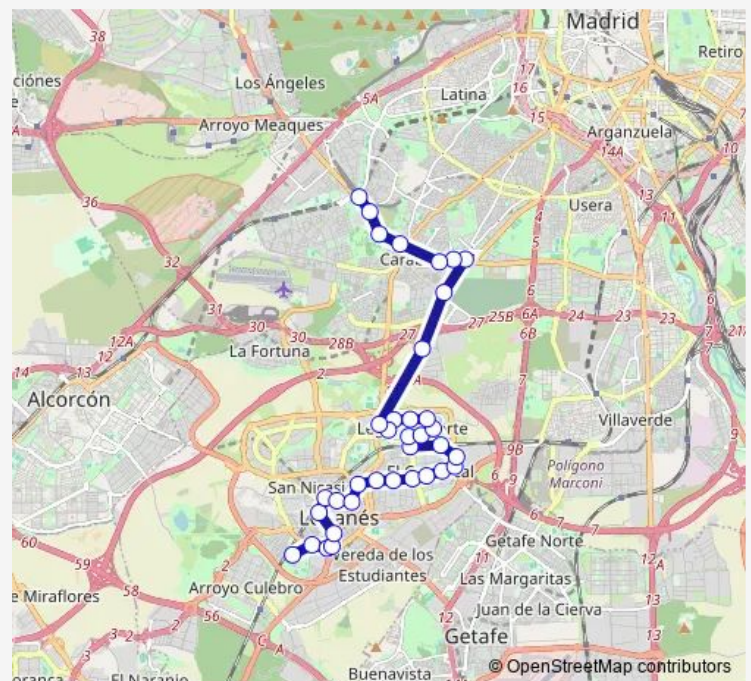

### Route schedule

C.C.Parquesur-Est.El Carrascal — C°acedinos-Cementerio

Monday 05:30-15:30

Tuesday 05:30-15:30

Wednesday 05:30-15:30

Thursday 05:30-15:30

Friday 05:30-15:30

Saturday 05:30-15:30

### Route info

Direction: C.C.Parquesur-Est.El Carrascal

Stops: 19

Trip Duration: 0 hour 22 min

485 — Madrid (Aluche)-Leganés (Norte-Montepinos)