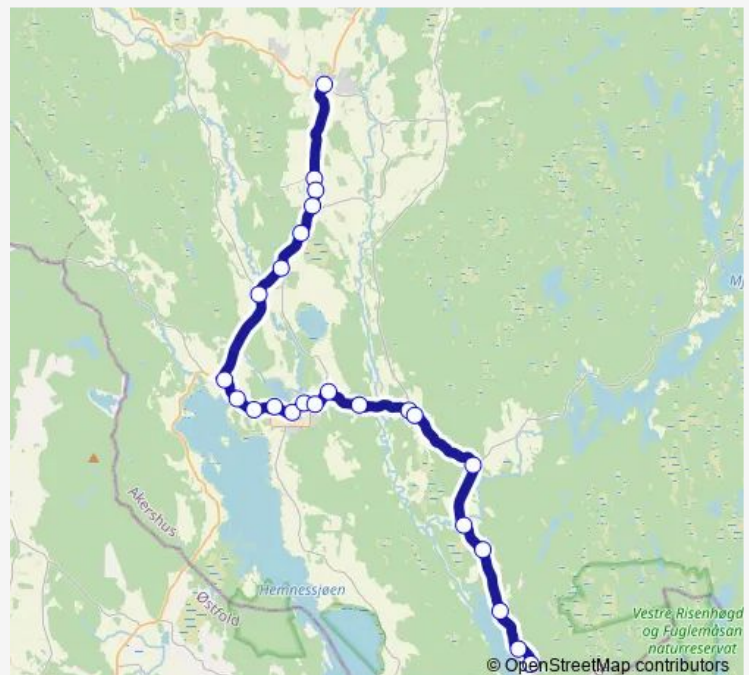

Thursday 07:34

Friday 07:34

Saturday —

Sunday —

Route info

Direction: Studsrud

Stops: 24

Trip Duration: 0 hour 29 min

485 — Hemnes - Løken - Bjørkelangen

Heia

Sjøberg

Løken

Direction

Hemnes garasje — Løken

14 stops

[Open route schedule](#)