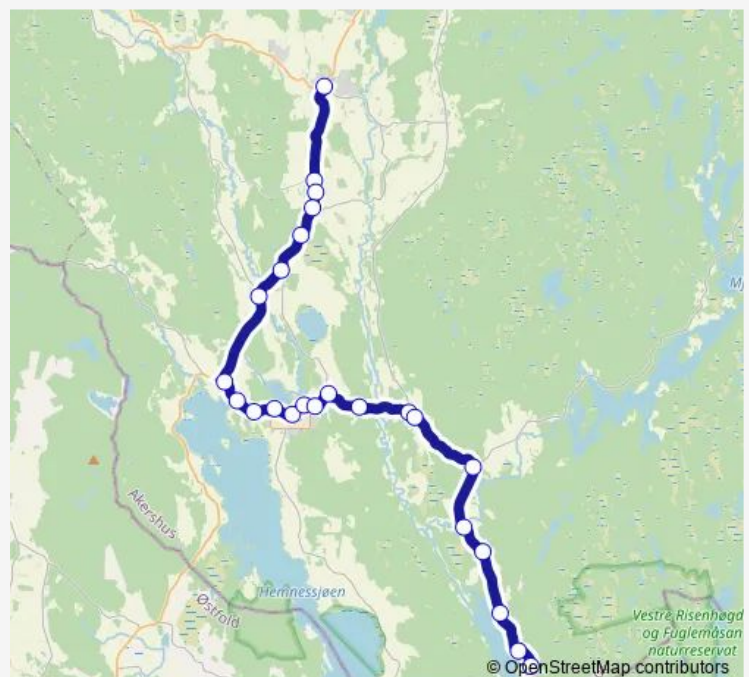

Thursday 07:34

Friday 07:34

Saturday —

Sunday —

Route info

Direction: Studsrud

Stops: 24

Trip Duration: 0 hour 29 min

485 — Hemnes - Løken - Bjørkelangen

Heia

Sjøberg

Løken

Direction

Hemnes garasje — Løken

14 stops

[Open route schedule](#)