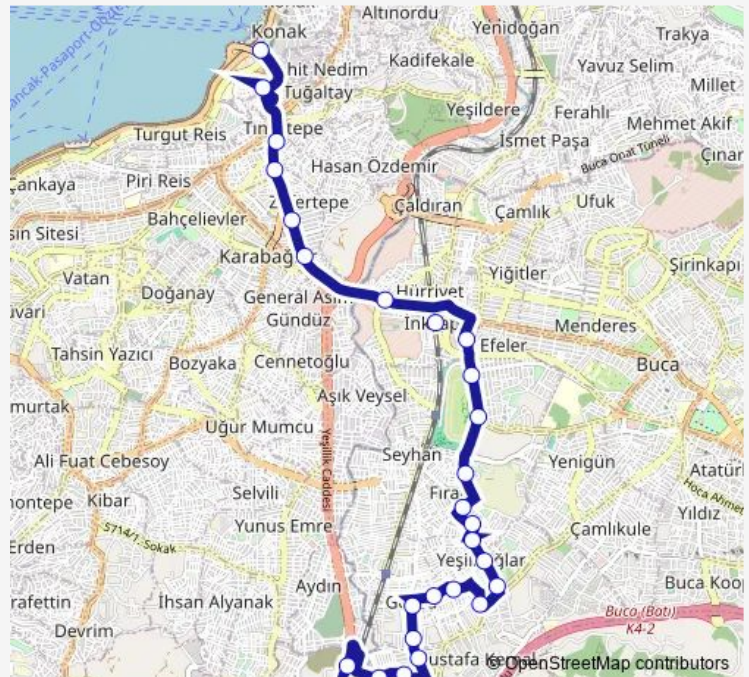

Thursday 06:20-19:55

Friday 06:20-19:55

Saturday 06:20-19:55

Sunday 06:20-19:40

Route info

Direction: Gaziemir Aktarma Merkezi

Stops: 27

Trip Duration: 0 hour 52 min