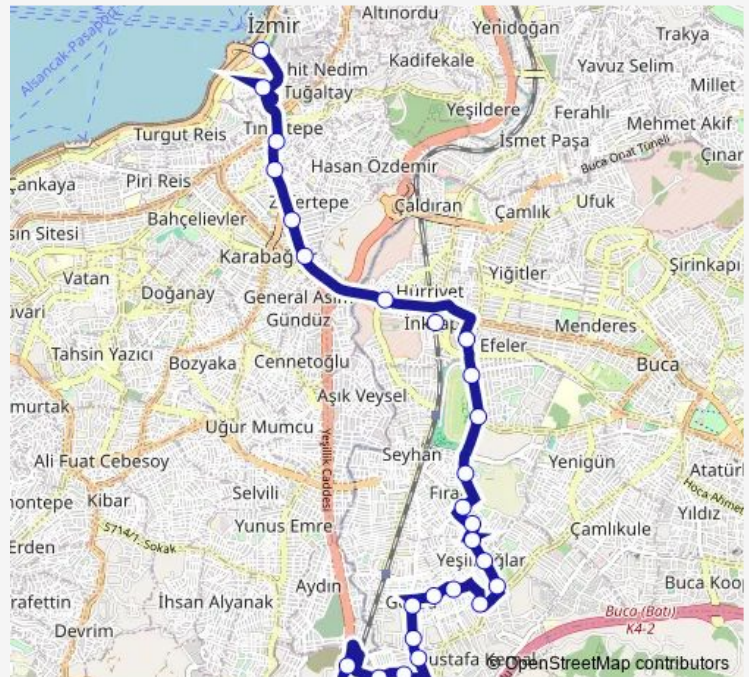

Thursday 06:20-19:55

Friday 06:20-19:55

Saturday 06:20-19:55

Sunday 06:20-19:40

Route info

Direction: Gaziemir Aktarma Merkezi

Stops: 27

Trip Duration: 0 hour 52 min