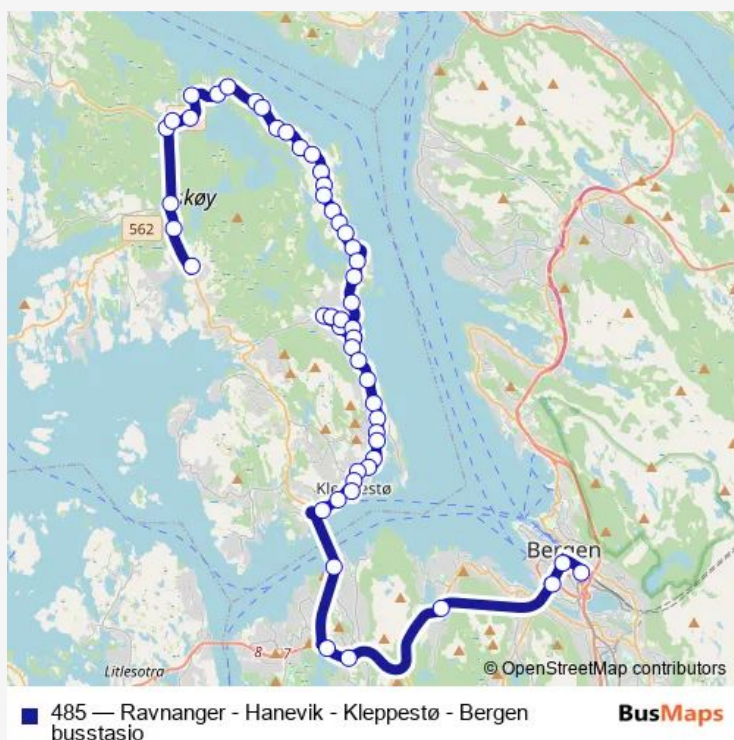

### Route schedule

Kleppestø terminal — Ravnanger terminal

Monday	—
Tuesday	08:03
Wednesday	08:03
Thursday	08:03
Friday	08:03
Saturday	—
Sunday	—

### Route info

Direction: Kleppestø terminal

Stops: 45

Trip Duration: 0 hour 45 min

Furuly

Strømsneshøyden

Strømsnes

Hop vgs.